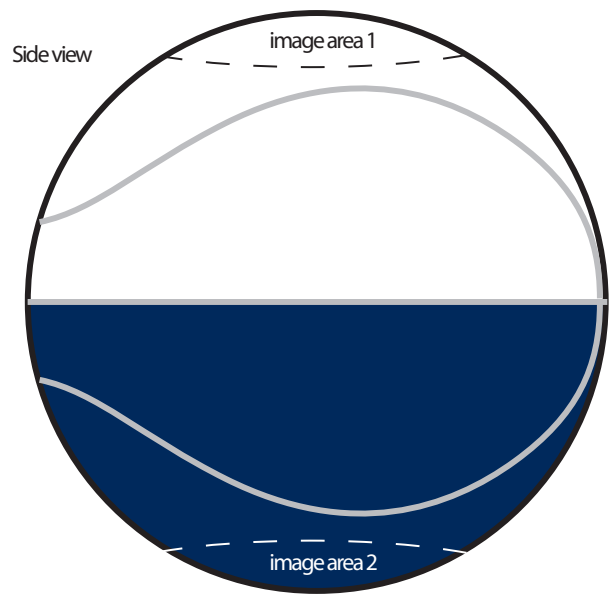

PEE WEE BASKETBALL IMPRINT GUIDE

PeeWee items: Imprint area 2.5 square inches.
Maximum height is 1.375" inches (width will be 1.81")
Maximum width is 2.5" (height will be .75" or less)
or any combination of height times width equaling 2.5" or less, NOT exceeding the maximums.