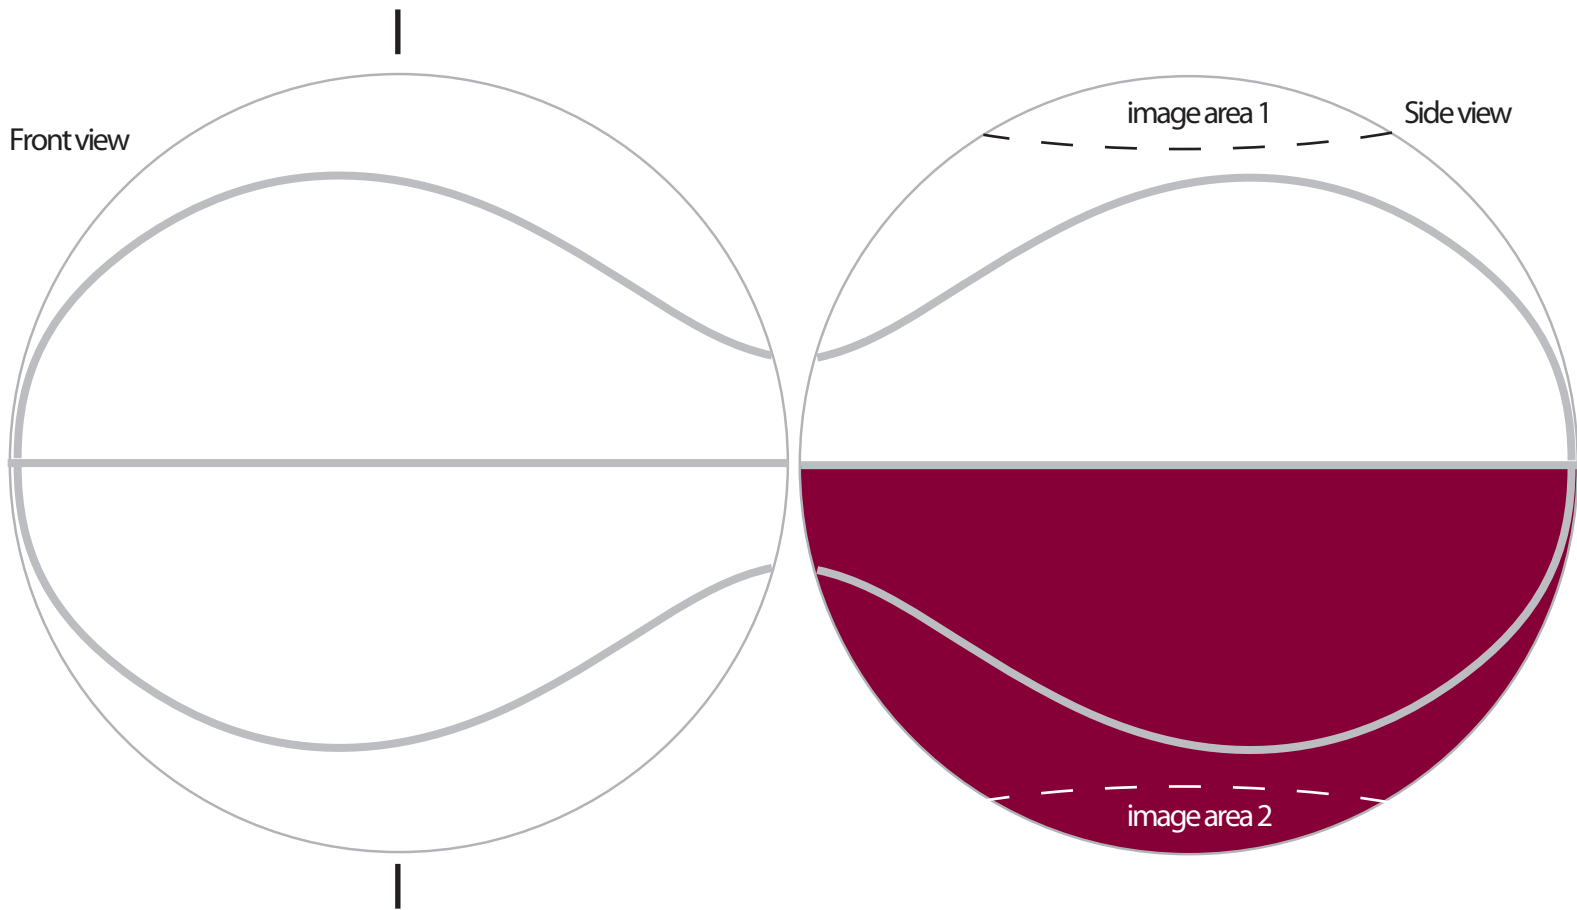

MINI BASKETBALL IMPRINT GUIDE

MAXIMUM HEIGHT IS 1.625 INCHES (giving you a width of 2.15")
MAXIMUM WIDTH IS 3.25 INCHES (Must keep the height .75" or less)
SOME BASIC GUIDES ARE: 3.25 x .75 OR LESS, 2.75 x 1.25,
2.5 x 1.4, 2.375 x 1.47, 2.15 x 1.625

2.15 x 1.625

3.25 x .75 OR LESS

2.75 x 1.25

2.375 x 1.47

2.5 x 1.4