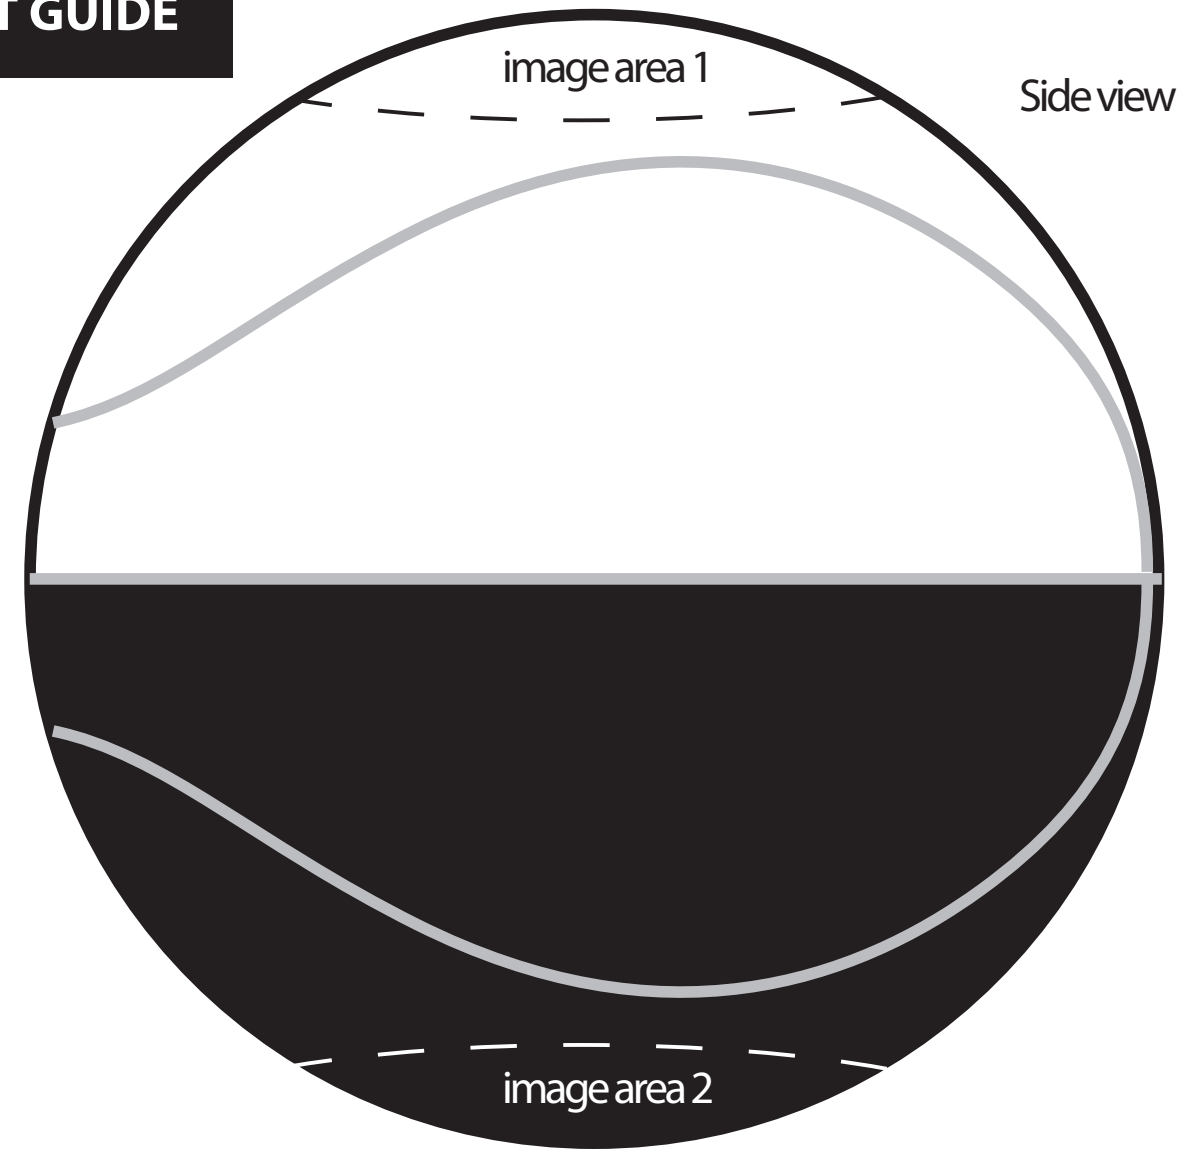

LARGE BASKETBALL IMPRINT GUIDE

Maximum Height is 2.5 inches (giving you a width of 2.4") / Maximum Width is 4.75 inches or less to keep distortion to a minimum. (giving you a height of 1.25")

Some basic guides are: 4.75 by 1.25, 4.5 by 1.33, 4 by 1.5, 3.5 by 1.71, 3 by 2, 2.5 by 2.4 , 2.4 by 2.5