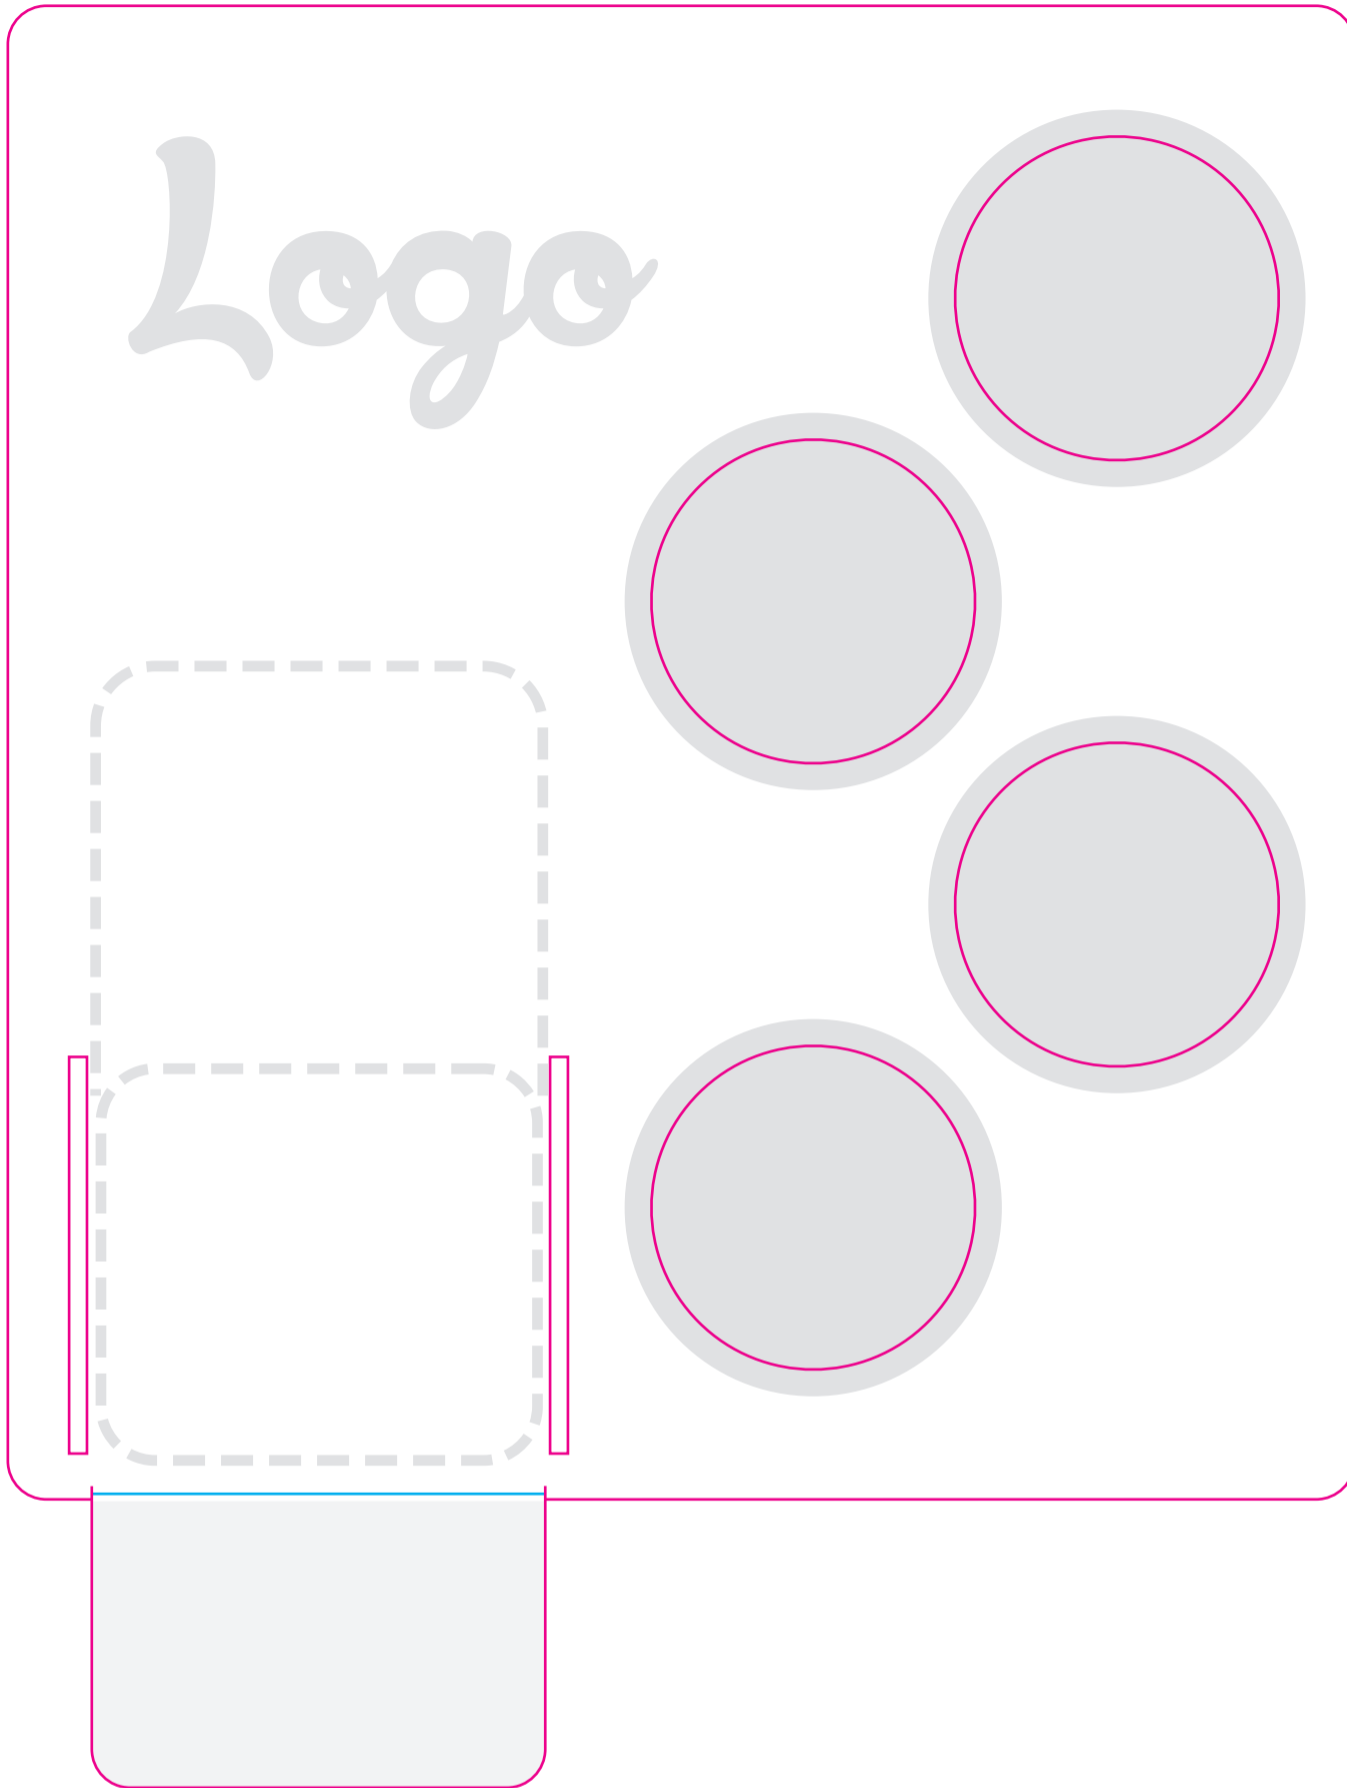

Coffee Caddy
CC3 - SQUARE
4 K-Cups

7" X 7.75"

Grey indicates areas that will be obstructed once k-cups are inserted.
Light grey indicates areas that will not be visible from the front once assembled.

Dotted lines indicate areas that will be covered by pocket and possibly it's contents (napkins, sugars, stirrers, ect)