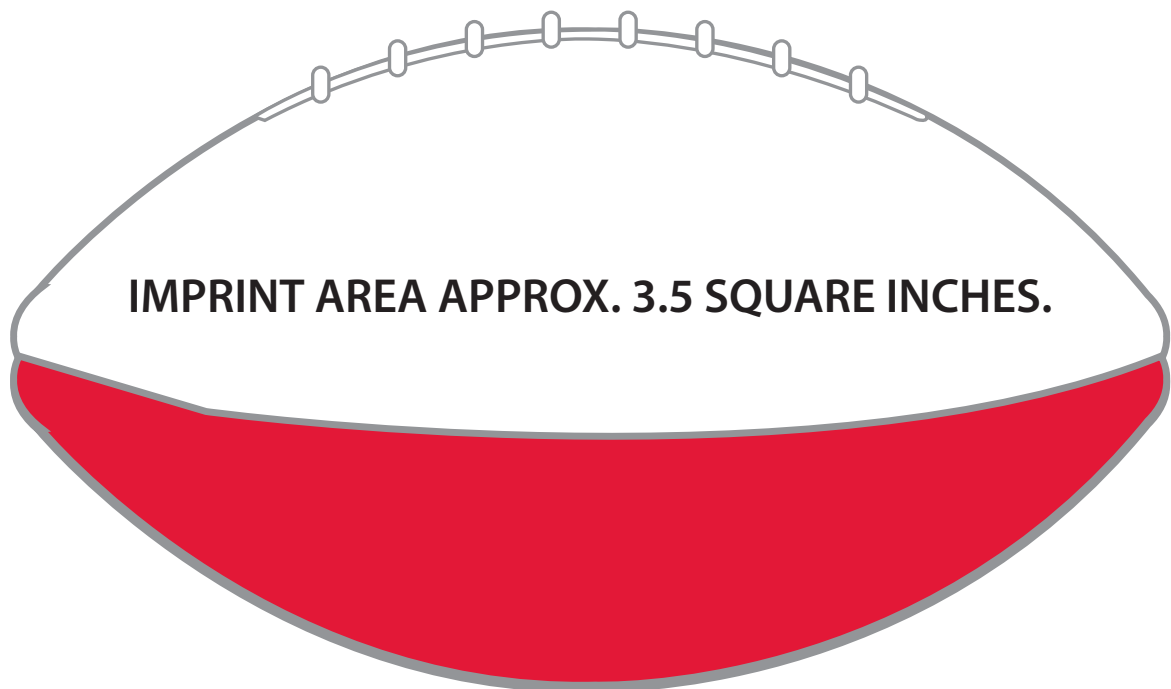

6" MINI Football imprint guides

MAXIMUM HEIGHT IS 1.625 INCHES (giving you a width of 2.15")
MAXIMUM WIDTH IS 3.25 INCHES (Must keep the height .75" or less)

**SOME BASIC GUIDES ARE: 3.25 x .75 OR LESS, 2.75 x 1.25,
2.5 x 1.4, 2.375 x 1.47, 2.15 x 1.625**

2.15 x 1.625

3.25 x .75 OR LESS

2.75 x 1.25

2.375 x 1.47

2.5 x 1.4