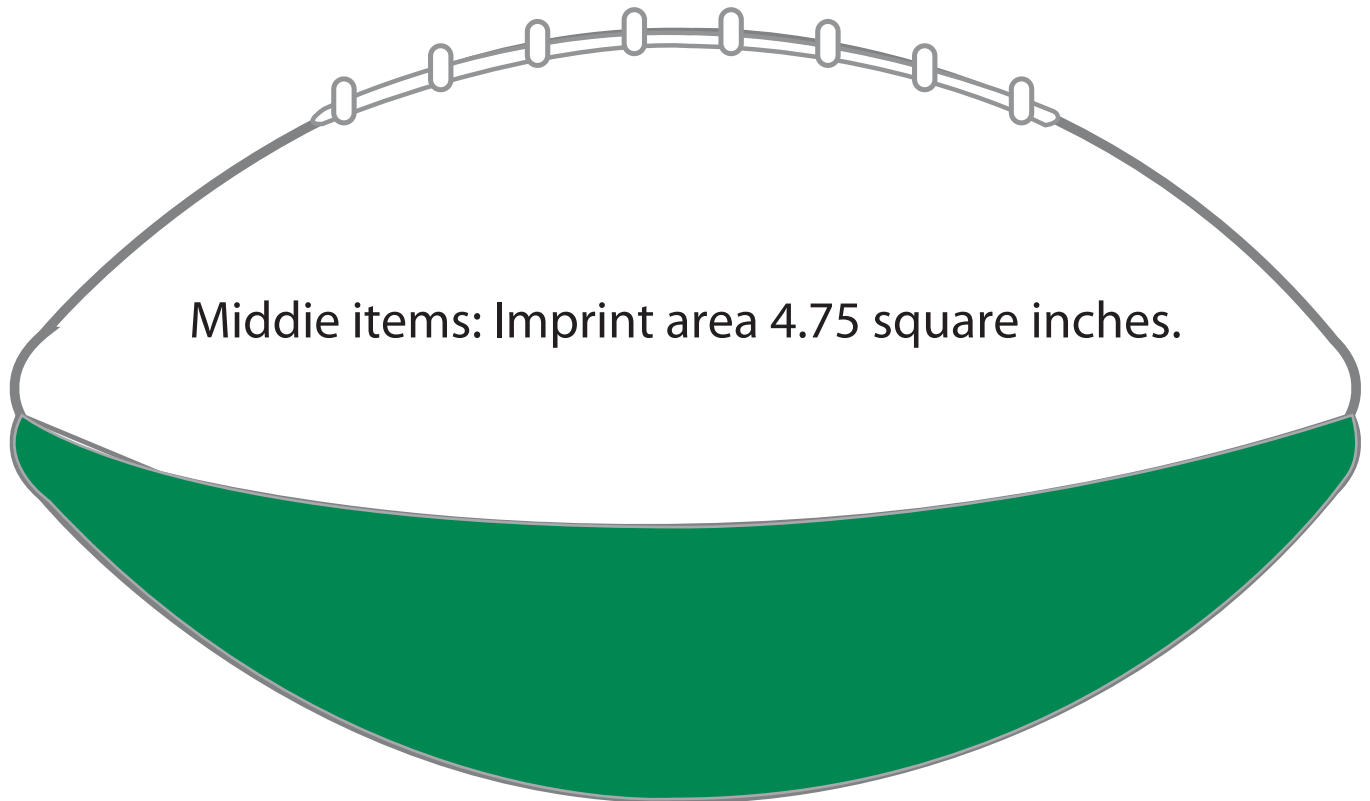

7" MIDDIE Football imprint guides

Maximum height is 2 inches (width will be 2.375")
Maximum width is 3.75" (height will be 1.25")

or any combination of height times width equaling 4.75 or less. (Not exceeding the maximums!)

3.75 X 1.25

3.50 X 1.35

2.375 x 2

2.72 X 1.75