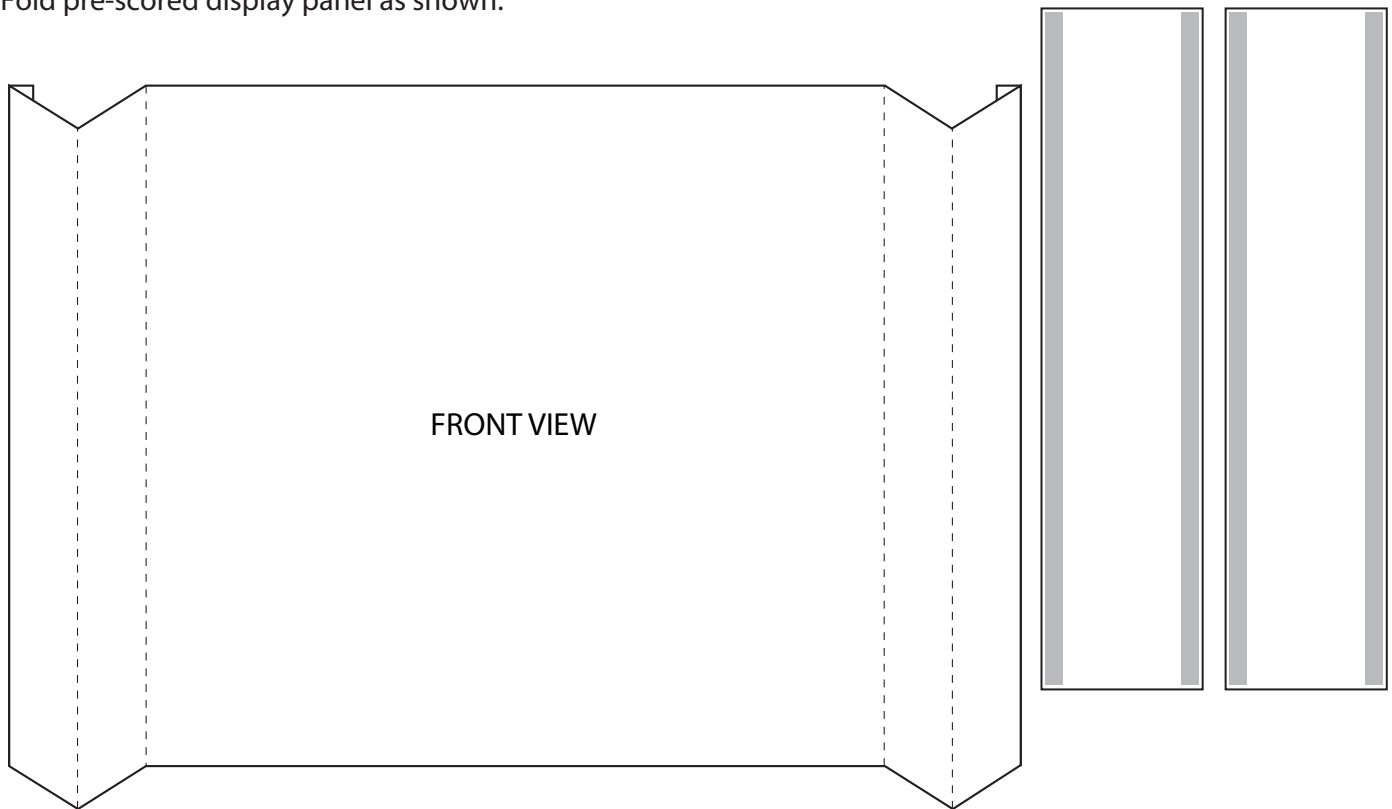

## Table Top Triangle End Display Easy Assembly

**Contents:** 1 triangle end display panel, 2 rear back cover panels

1. Fold pre-scored display panel as shown.

2. Attach back panel covers to rear of display panel as shown, aligning velcro on back panels to velcro on display panel.