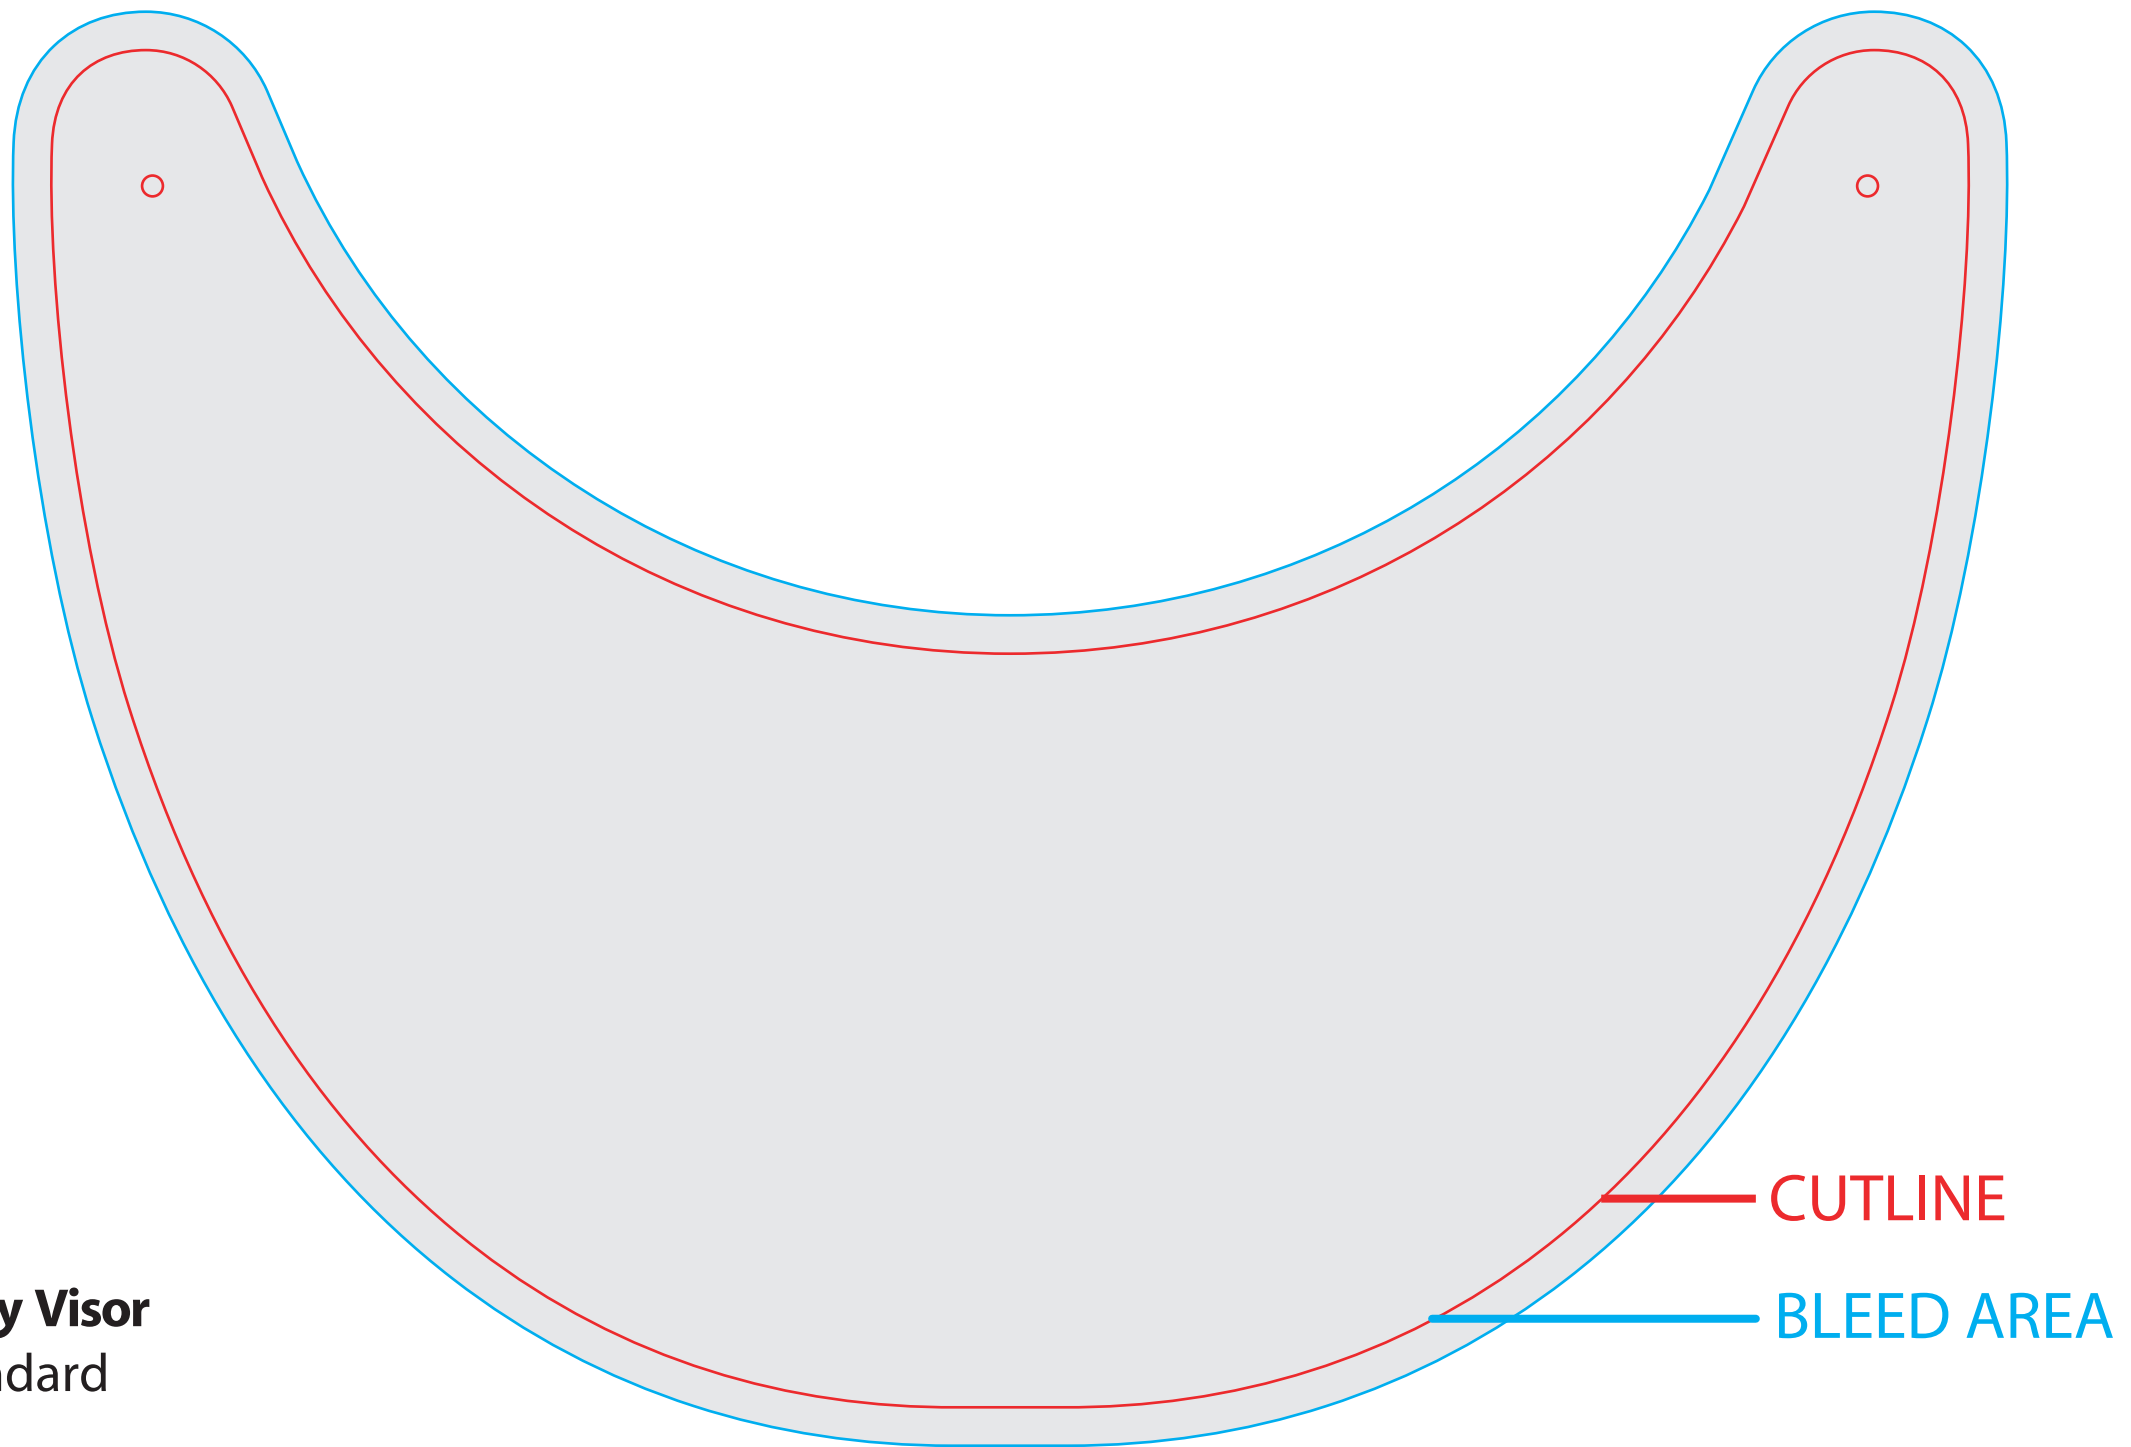

Rally Visor
Standard

CUTLINE

BLEED AREA