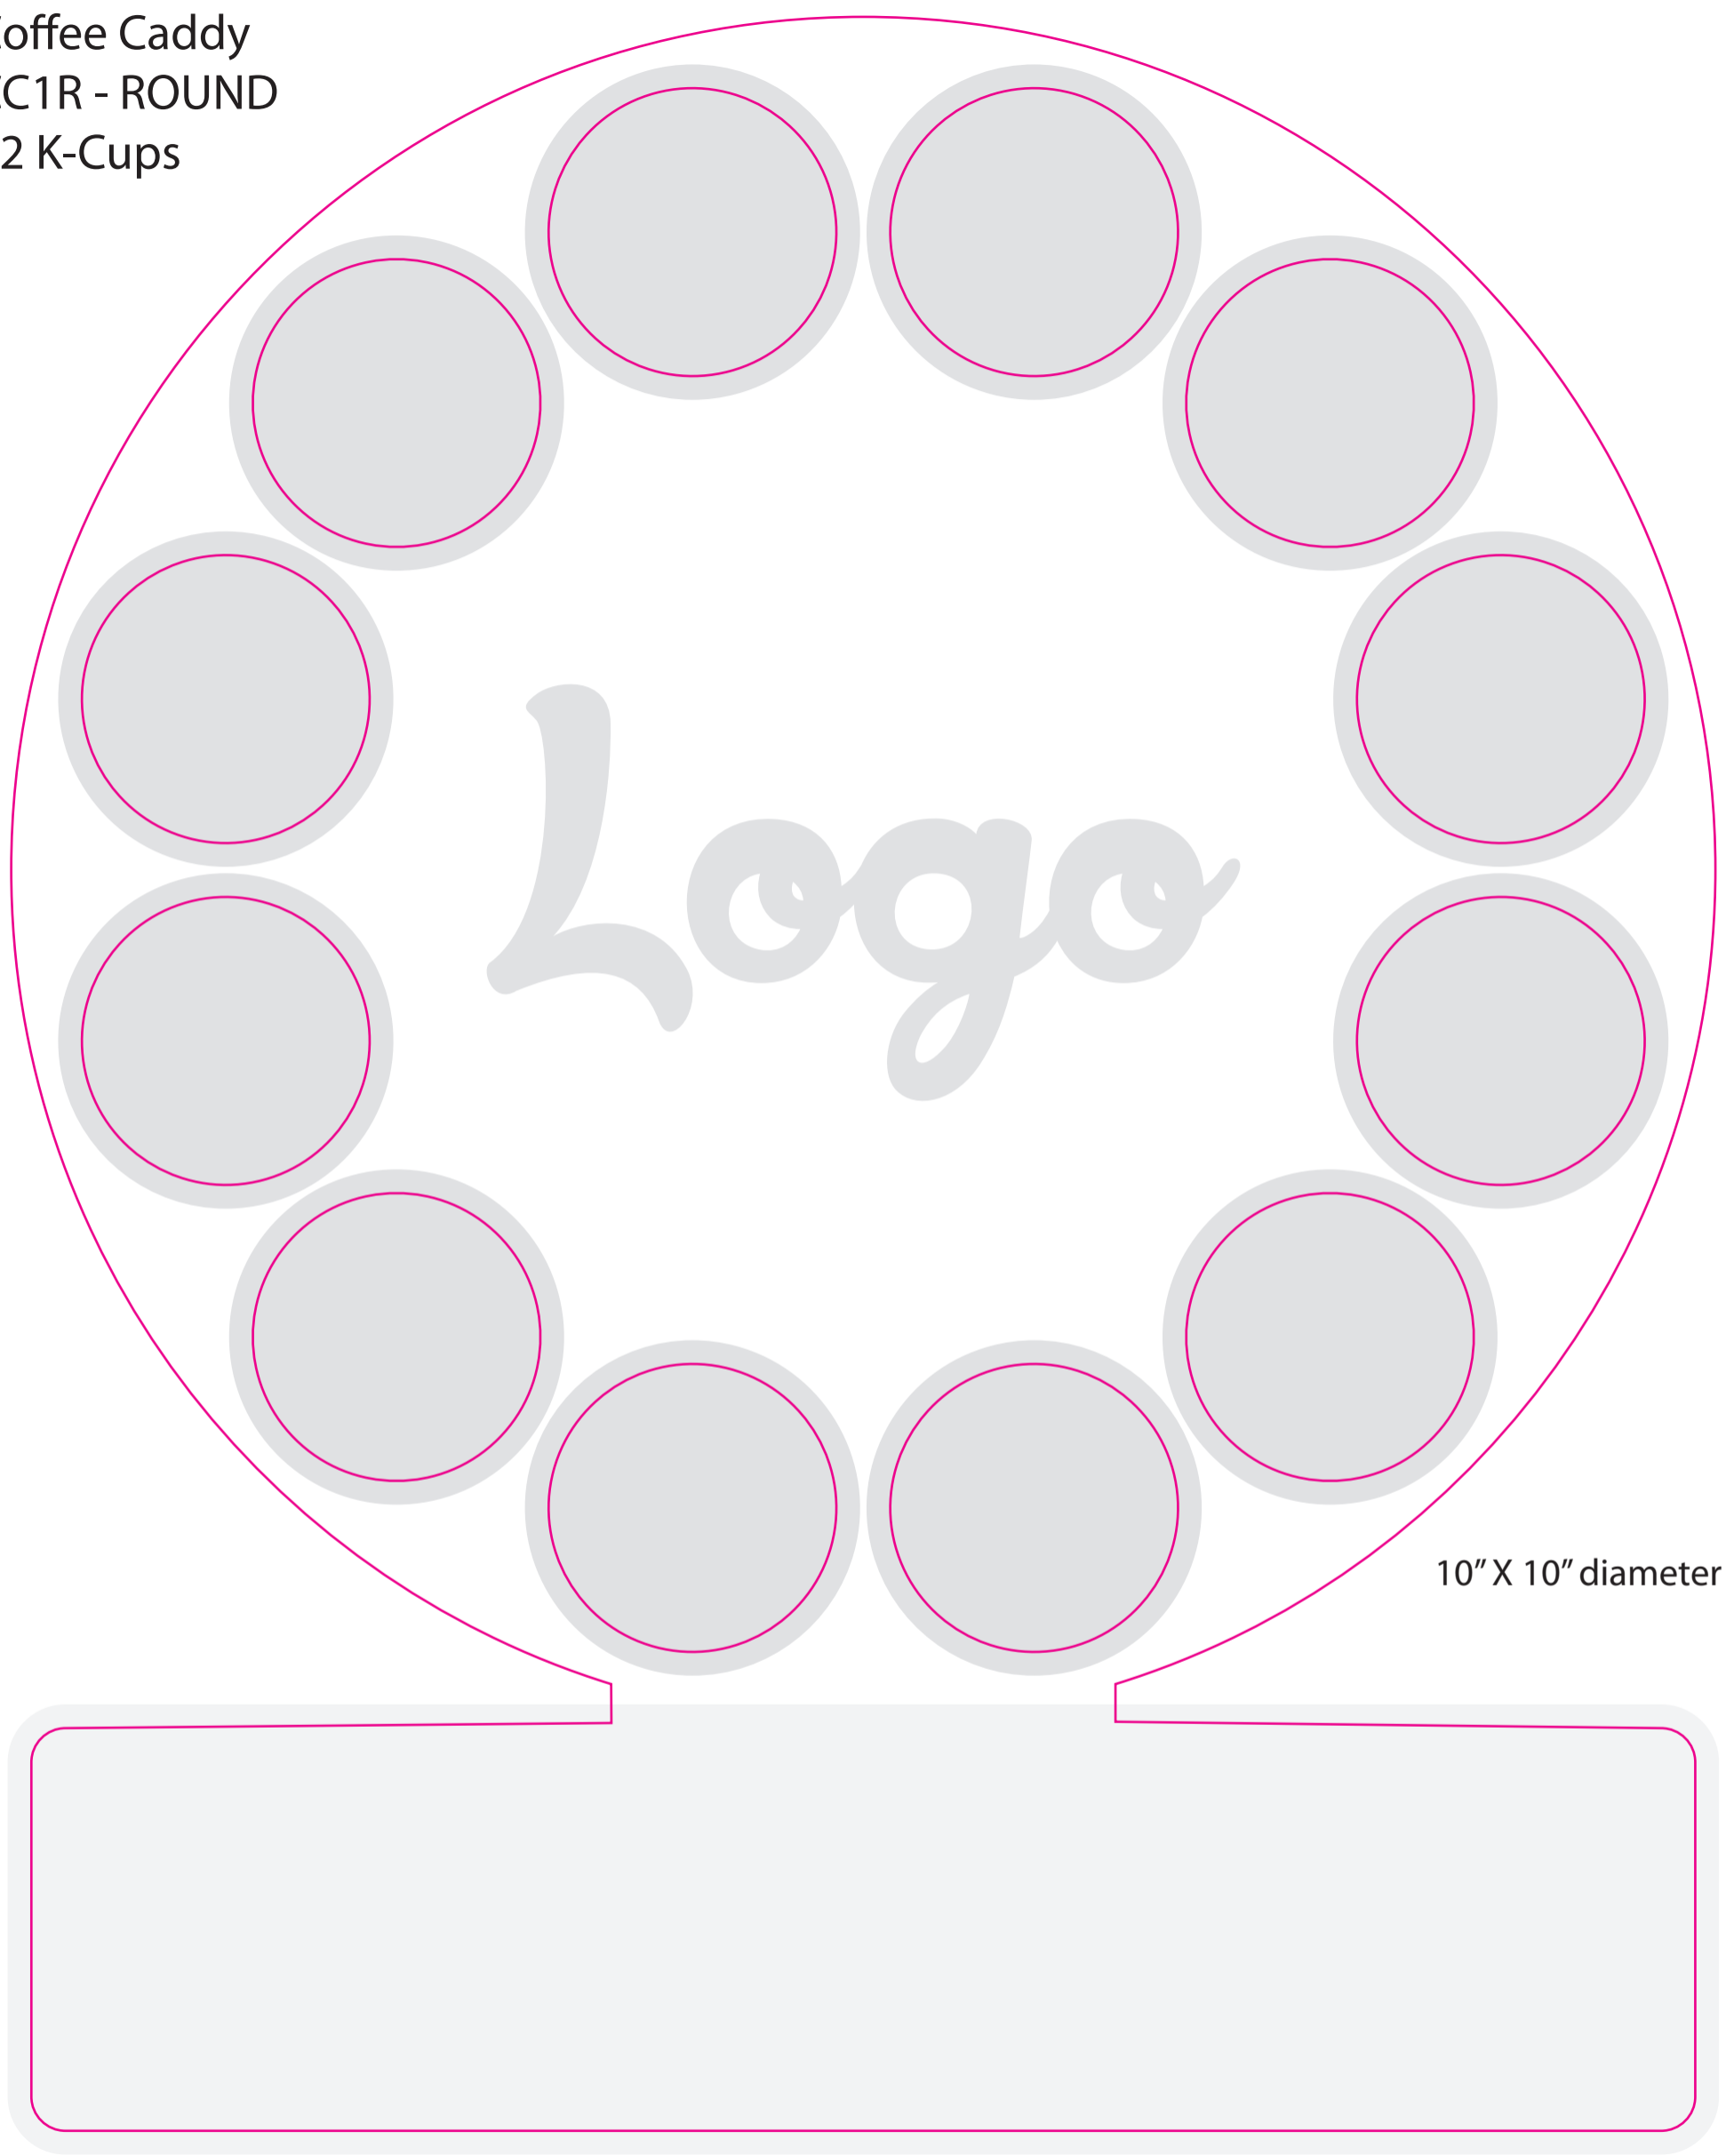

Coffee Caddy
CC1R - ROUND
12 K-Cups

10" X 10" diameter

Grey indicates areas that will be obstructed once k-cups are inserted.
Light grey indicates area that will become bottom of stand, and not visible once placed on table.