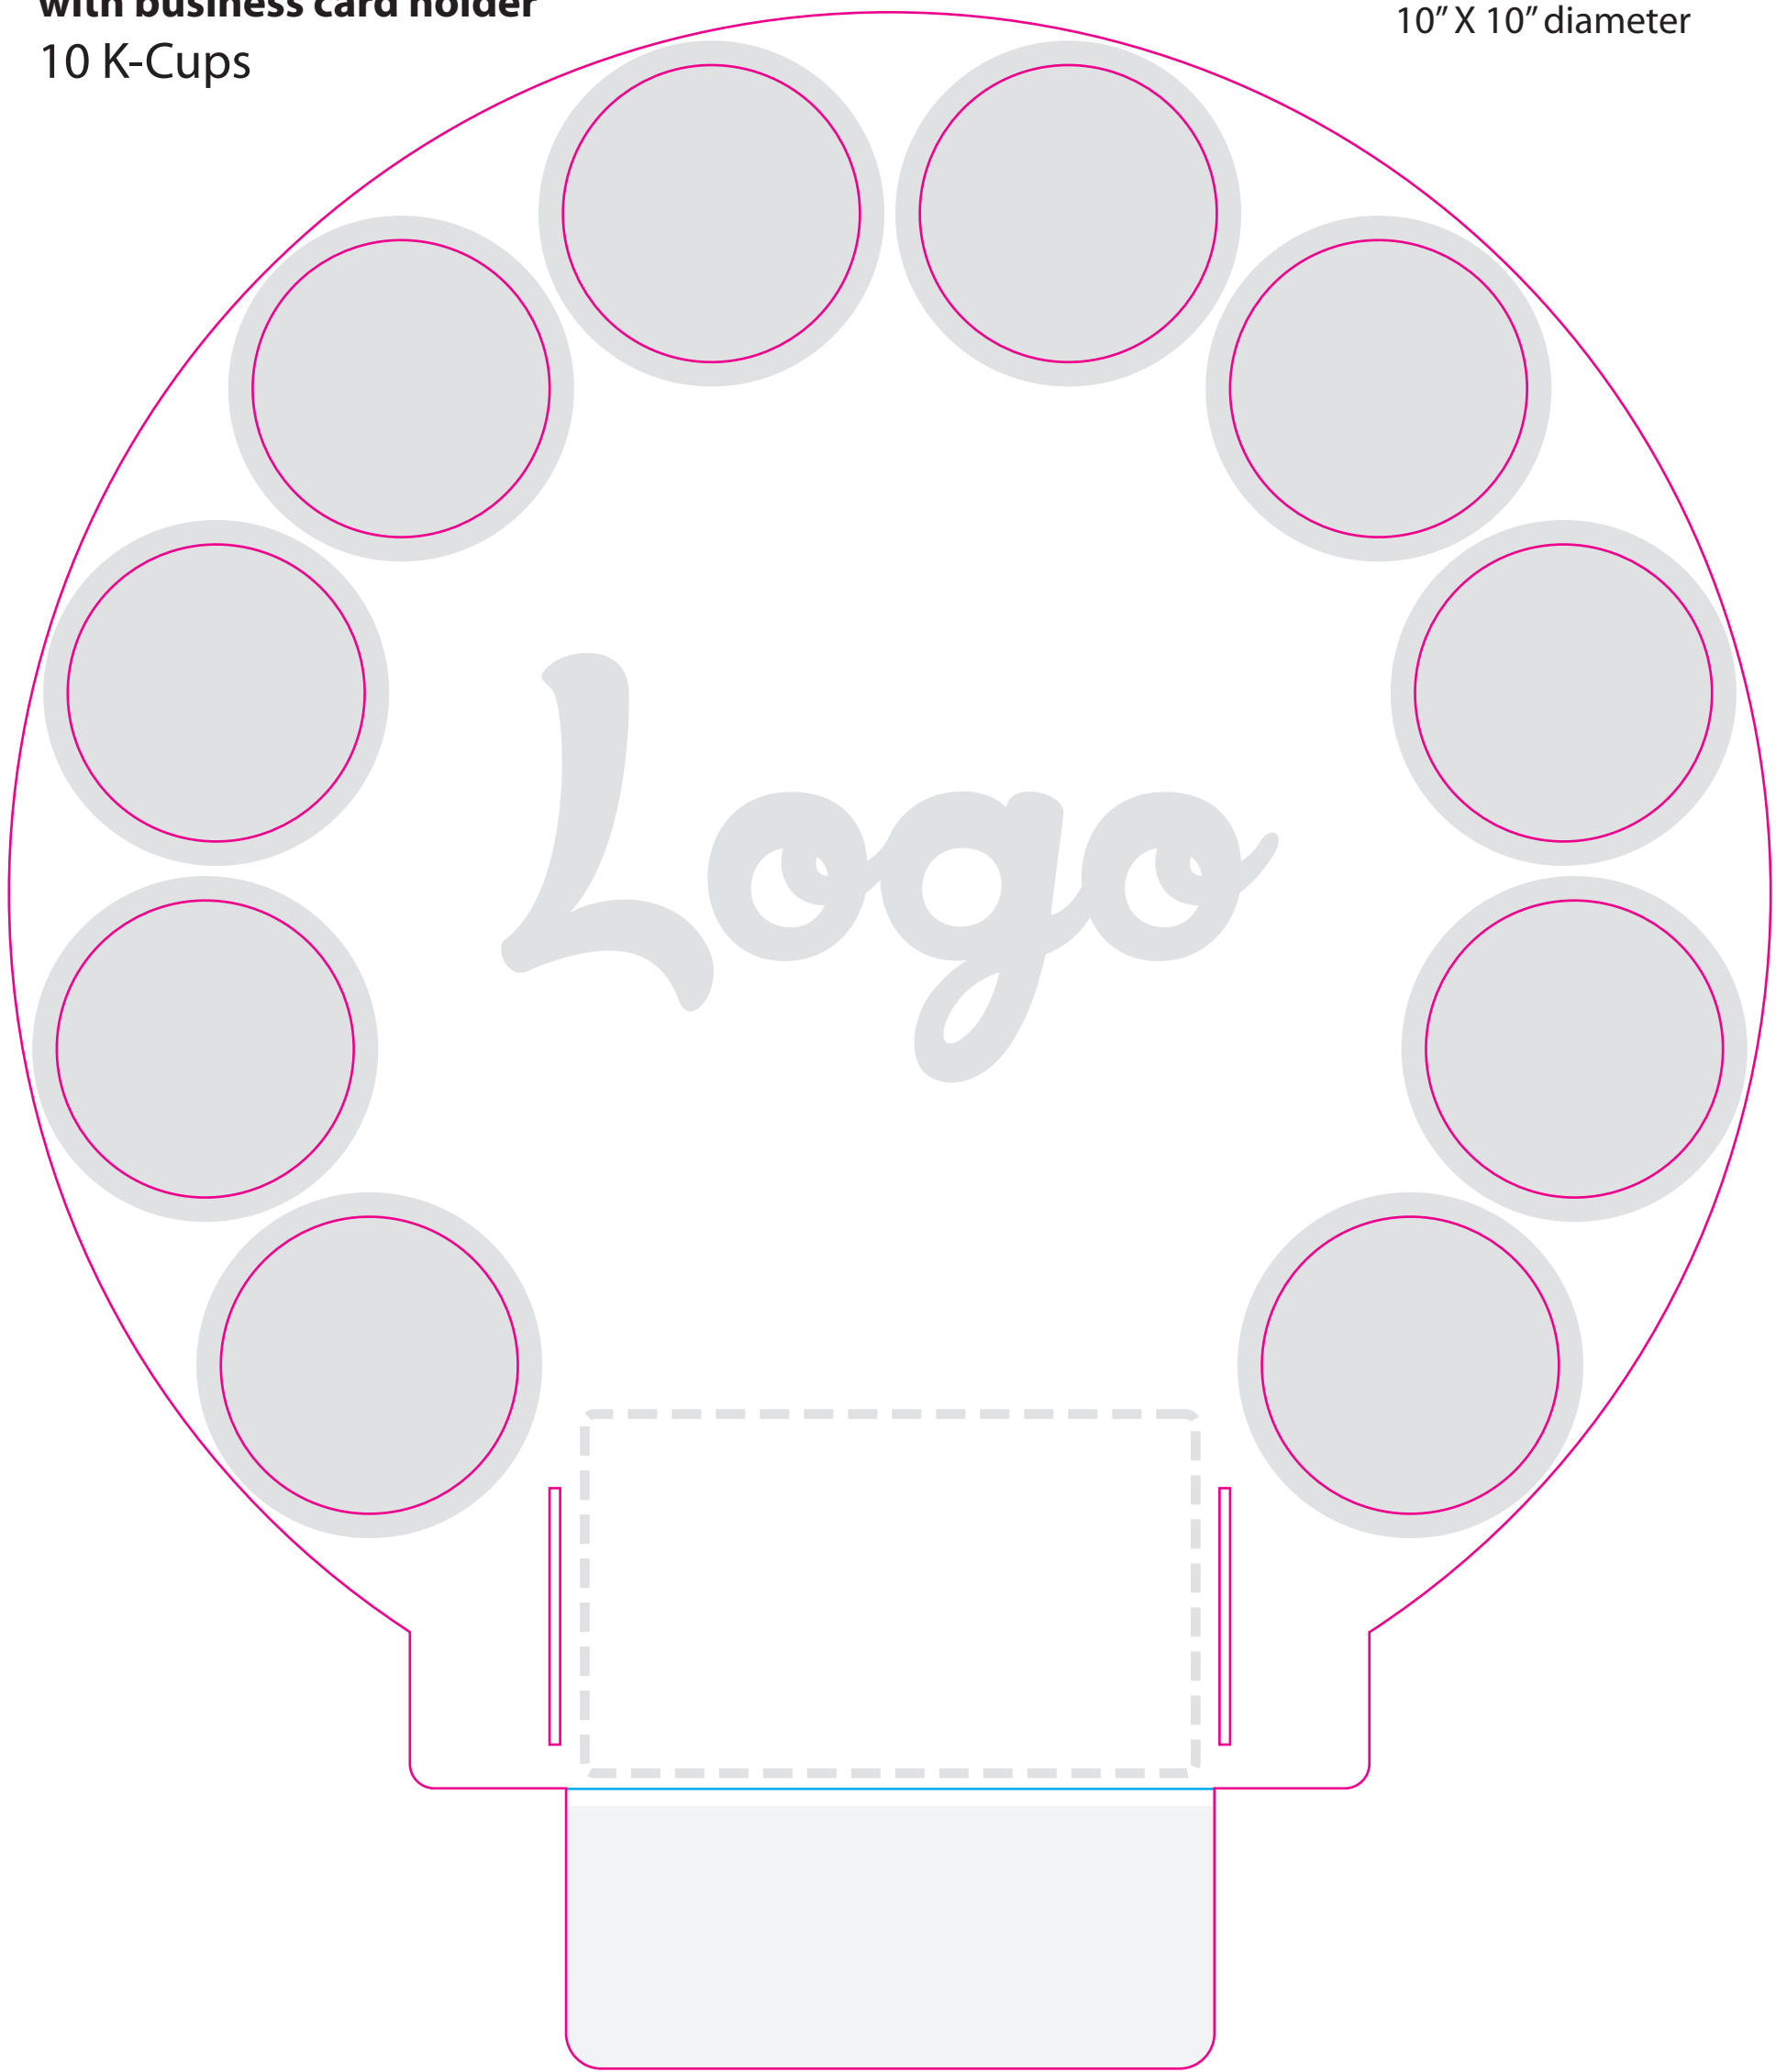

Coffee Caddy  
CC6R - ROUND  
with business card holder  
10 K-Cups

10" X 10" diameter

Grey indicates areas that will be obstructed once k-cups are inserted.  
Light grey indicates areas that will not be visible from the front once assembled.  
Dotted lines indicate areas that will be covered by pocket and possibly it's contents (business cards, ect)

Clear Pocket (no imprint)