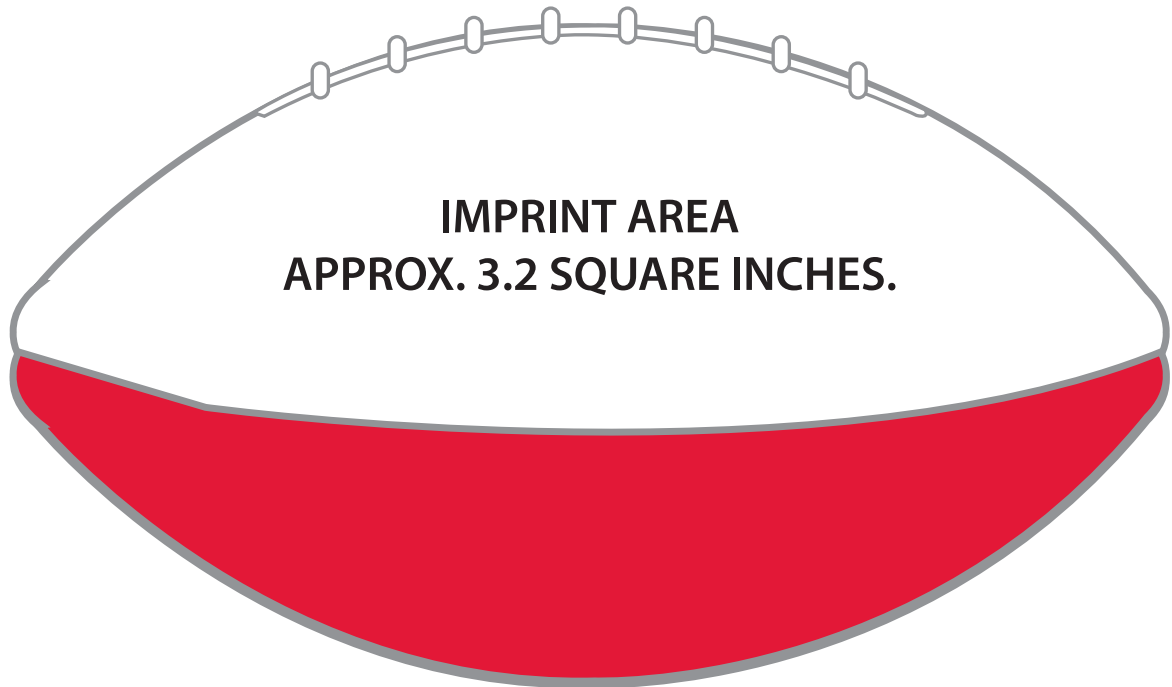

Football 6 IMPRINT GUIDE

MAXIMUM HEIGHT IS 1.54 INCHES (giving you a width of approx. 2.05")
MAXIMUM WIDTH IS 2.85 INCHES (Must keep the height 1" or less)

SOME BASIC GUIDES ARE:

2.05 x 1.54, 2.25 x 1.4, 2.85 x 1, 2.613 x 1.188

2.05 x 1.54

2.85 x 1

2.25 x 1.4

2.613 x 1.188