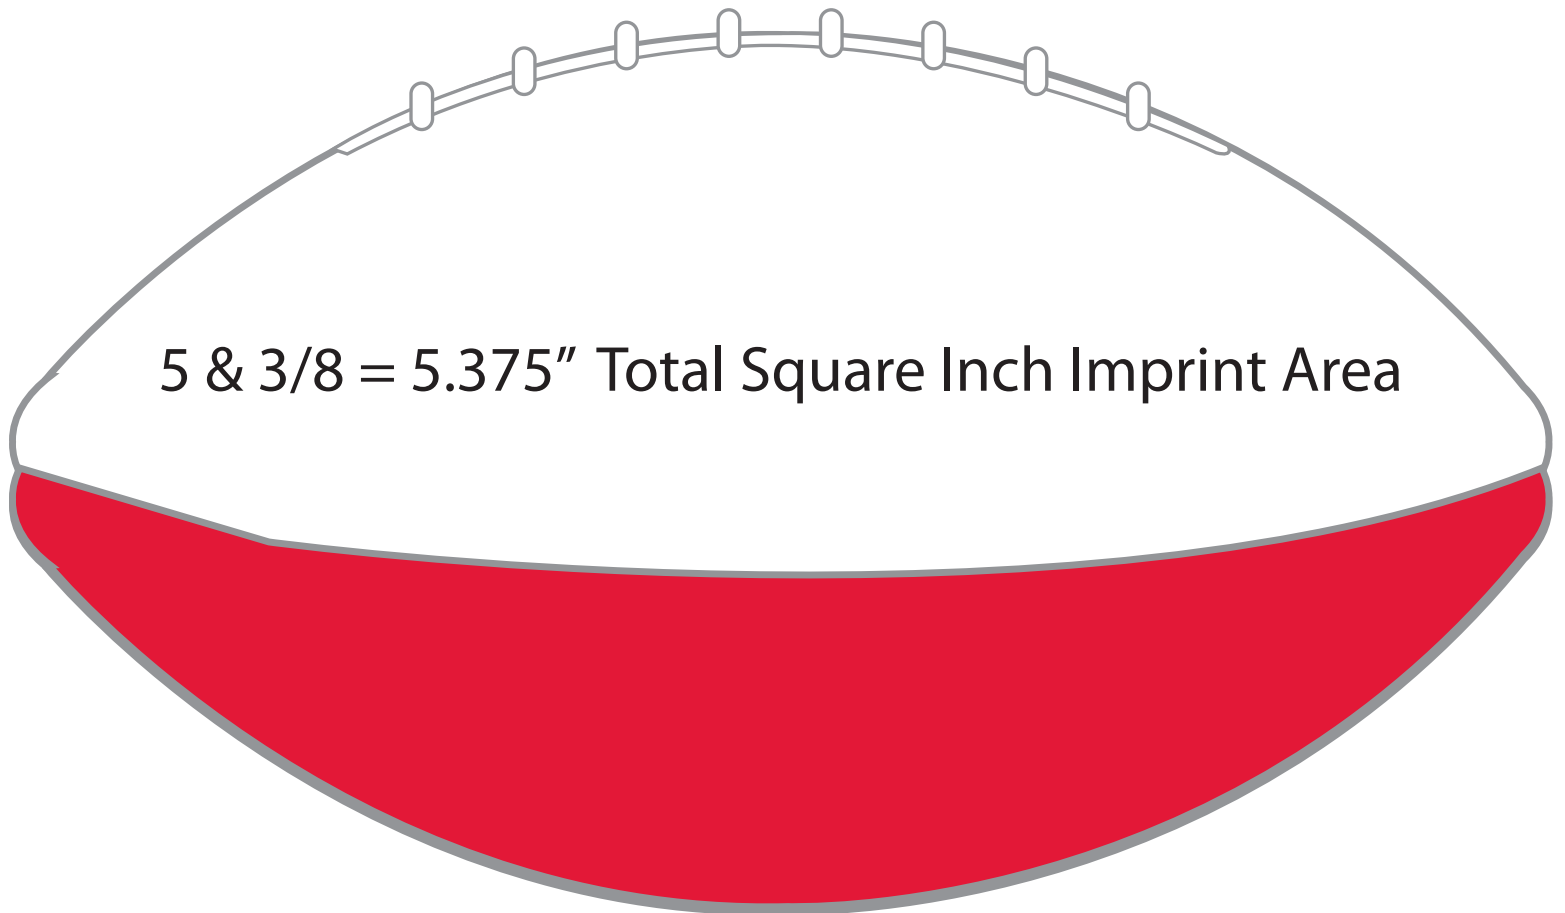

8" LARGE Football imprint guides

Maximum width = 4.125"
(you have to keep the height
1" OR less)

4.125" x 1" or less

Maximum height = 2.25"
(giving you a width of 2.375")

2.375" x 2.25"

or any height x width combination = 5.375
(NOT exceeding the maximums!)