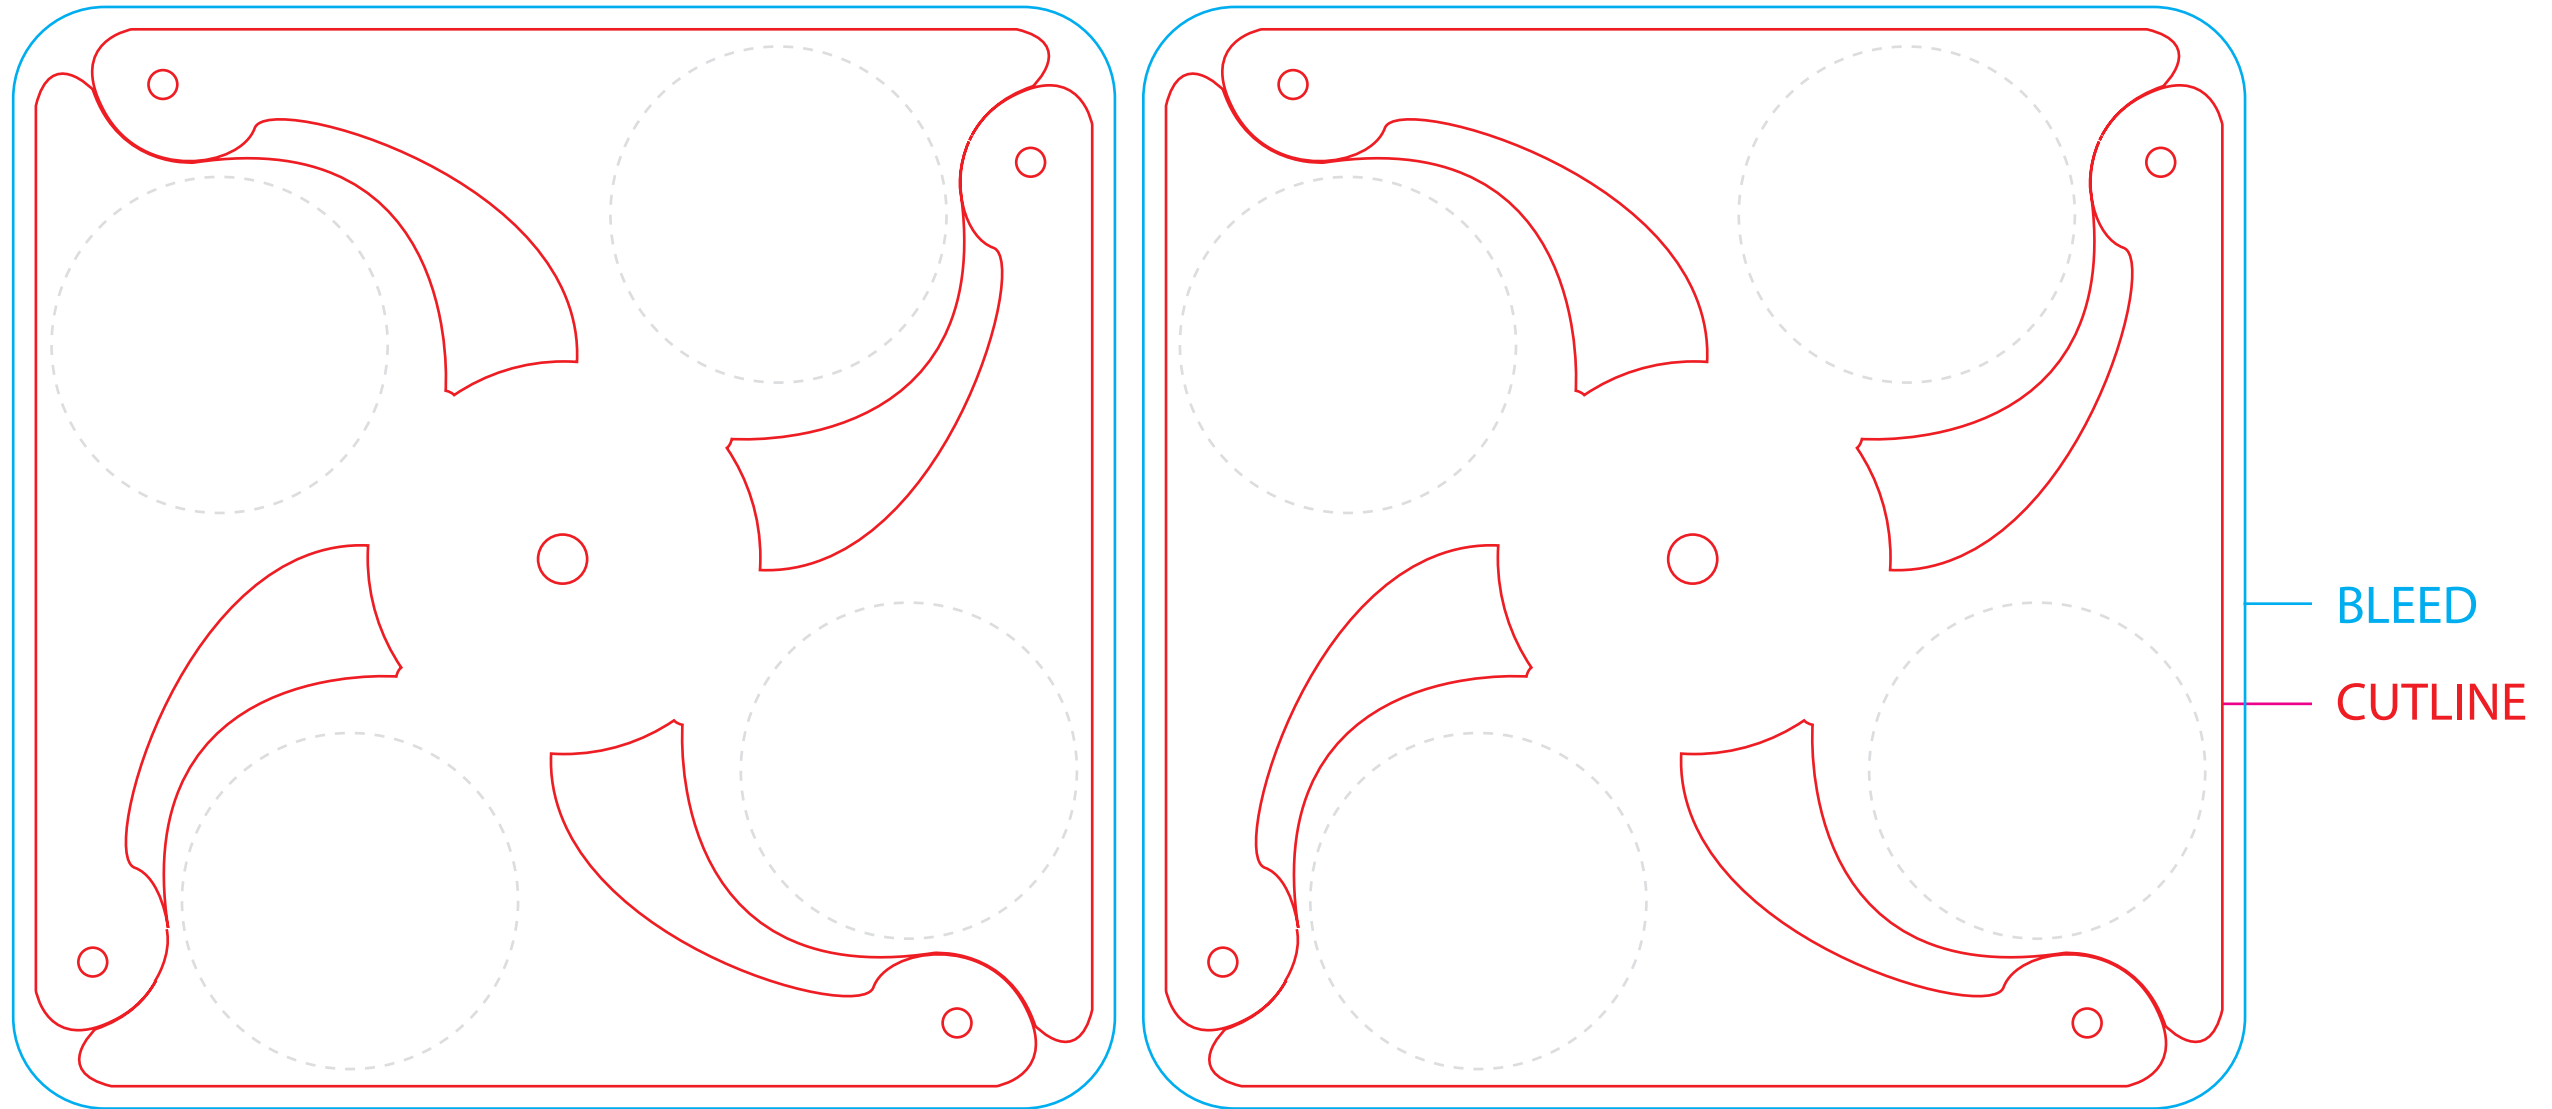

template

Pinwheel 0 - SM7 - Silver Mylar 7in diameter

8 contour propellers total

CUTLINES

contour

logo area is
approximately
1.75" diameter

**decorative
center
piece**

approximately
2" diameter