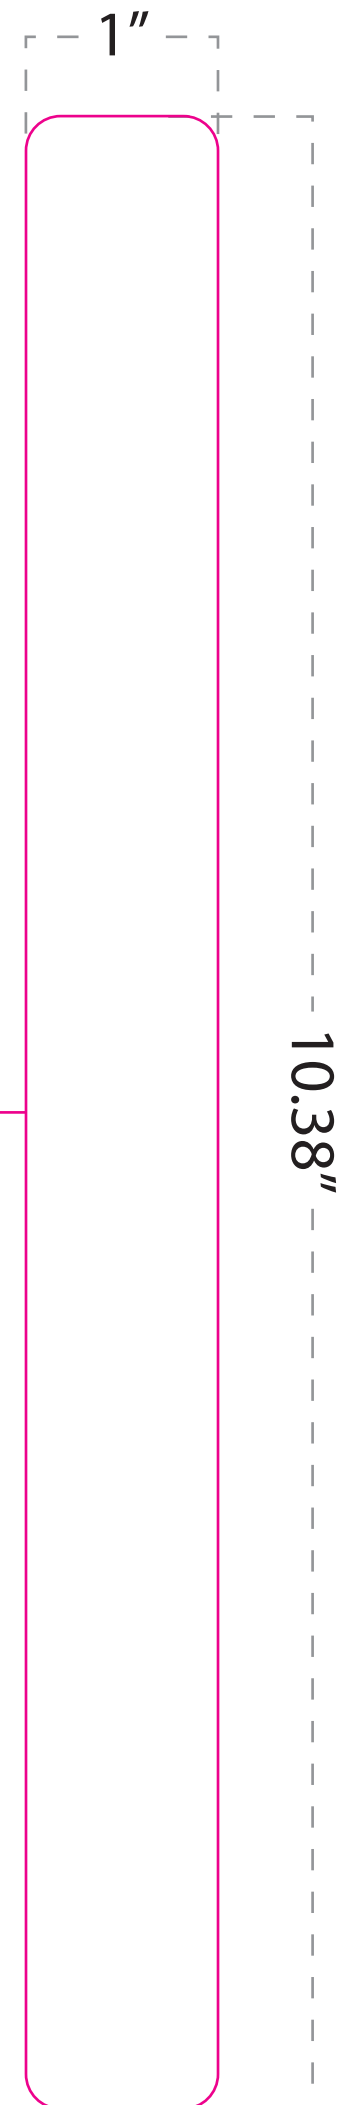

template

Pinwheel 4 - 5in Diameter

uses both contour and altered straight
(8 propellers total)

CUTLINES

altered straight

logo area is
approximately
1" diameter

contour back

(spoke wrap from back to front)

logo area is
approximately
1.25" diameter

Handle
(actual size)

BLEED

CUTLINE

10.38"