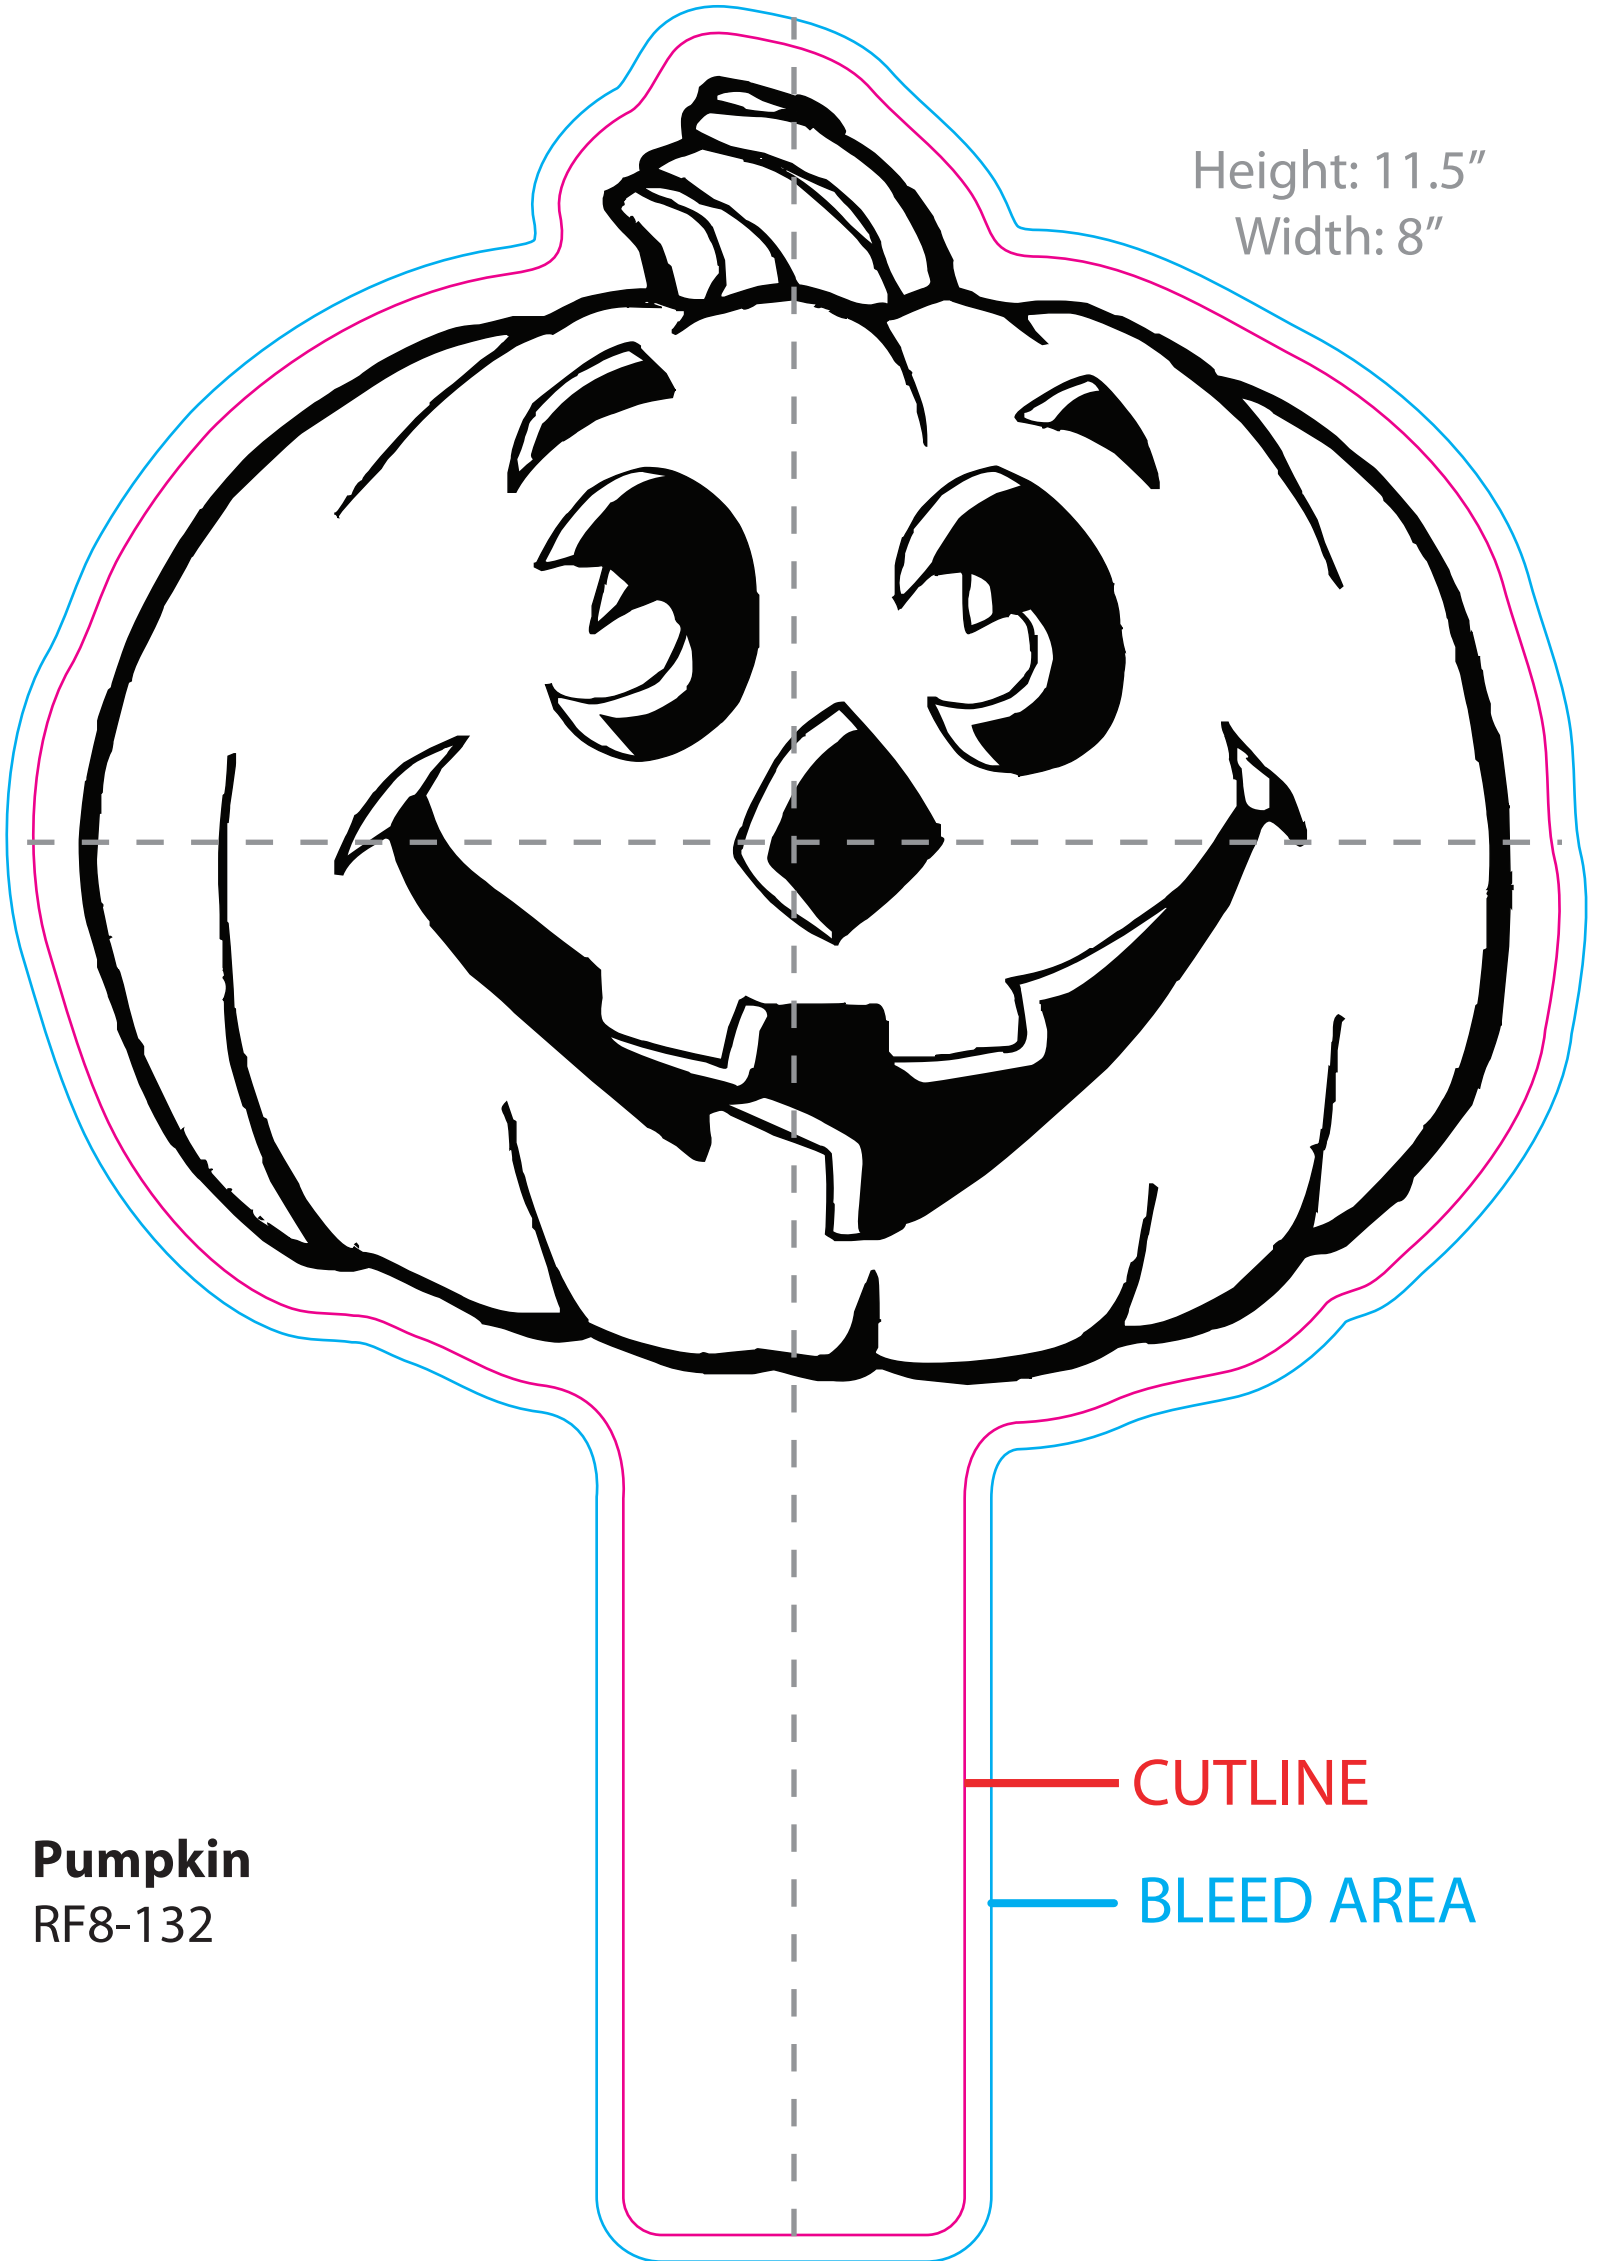

Height: 11.5"
Width: 8"

Pumpkin
RF8-132

CUTLINE

BLEED AREA