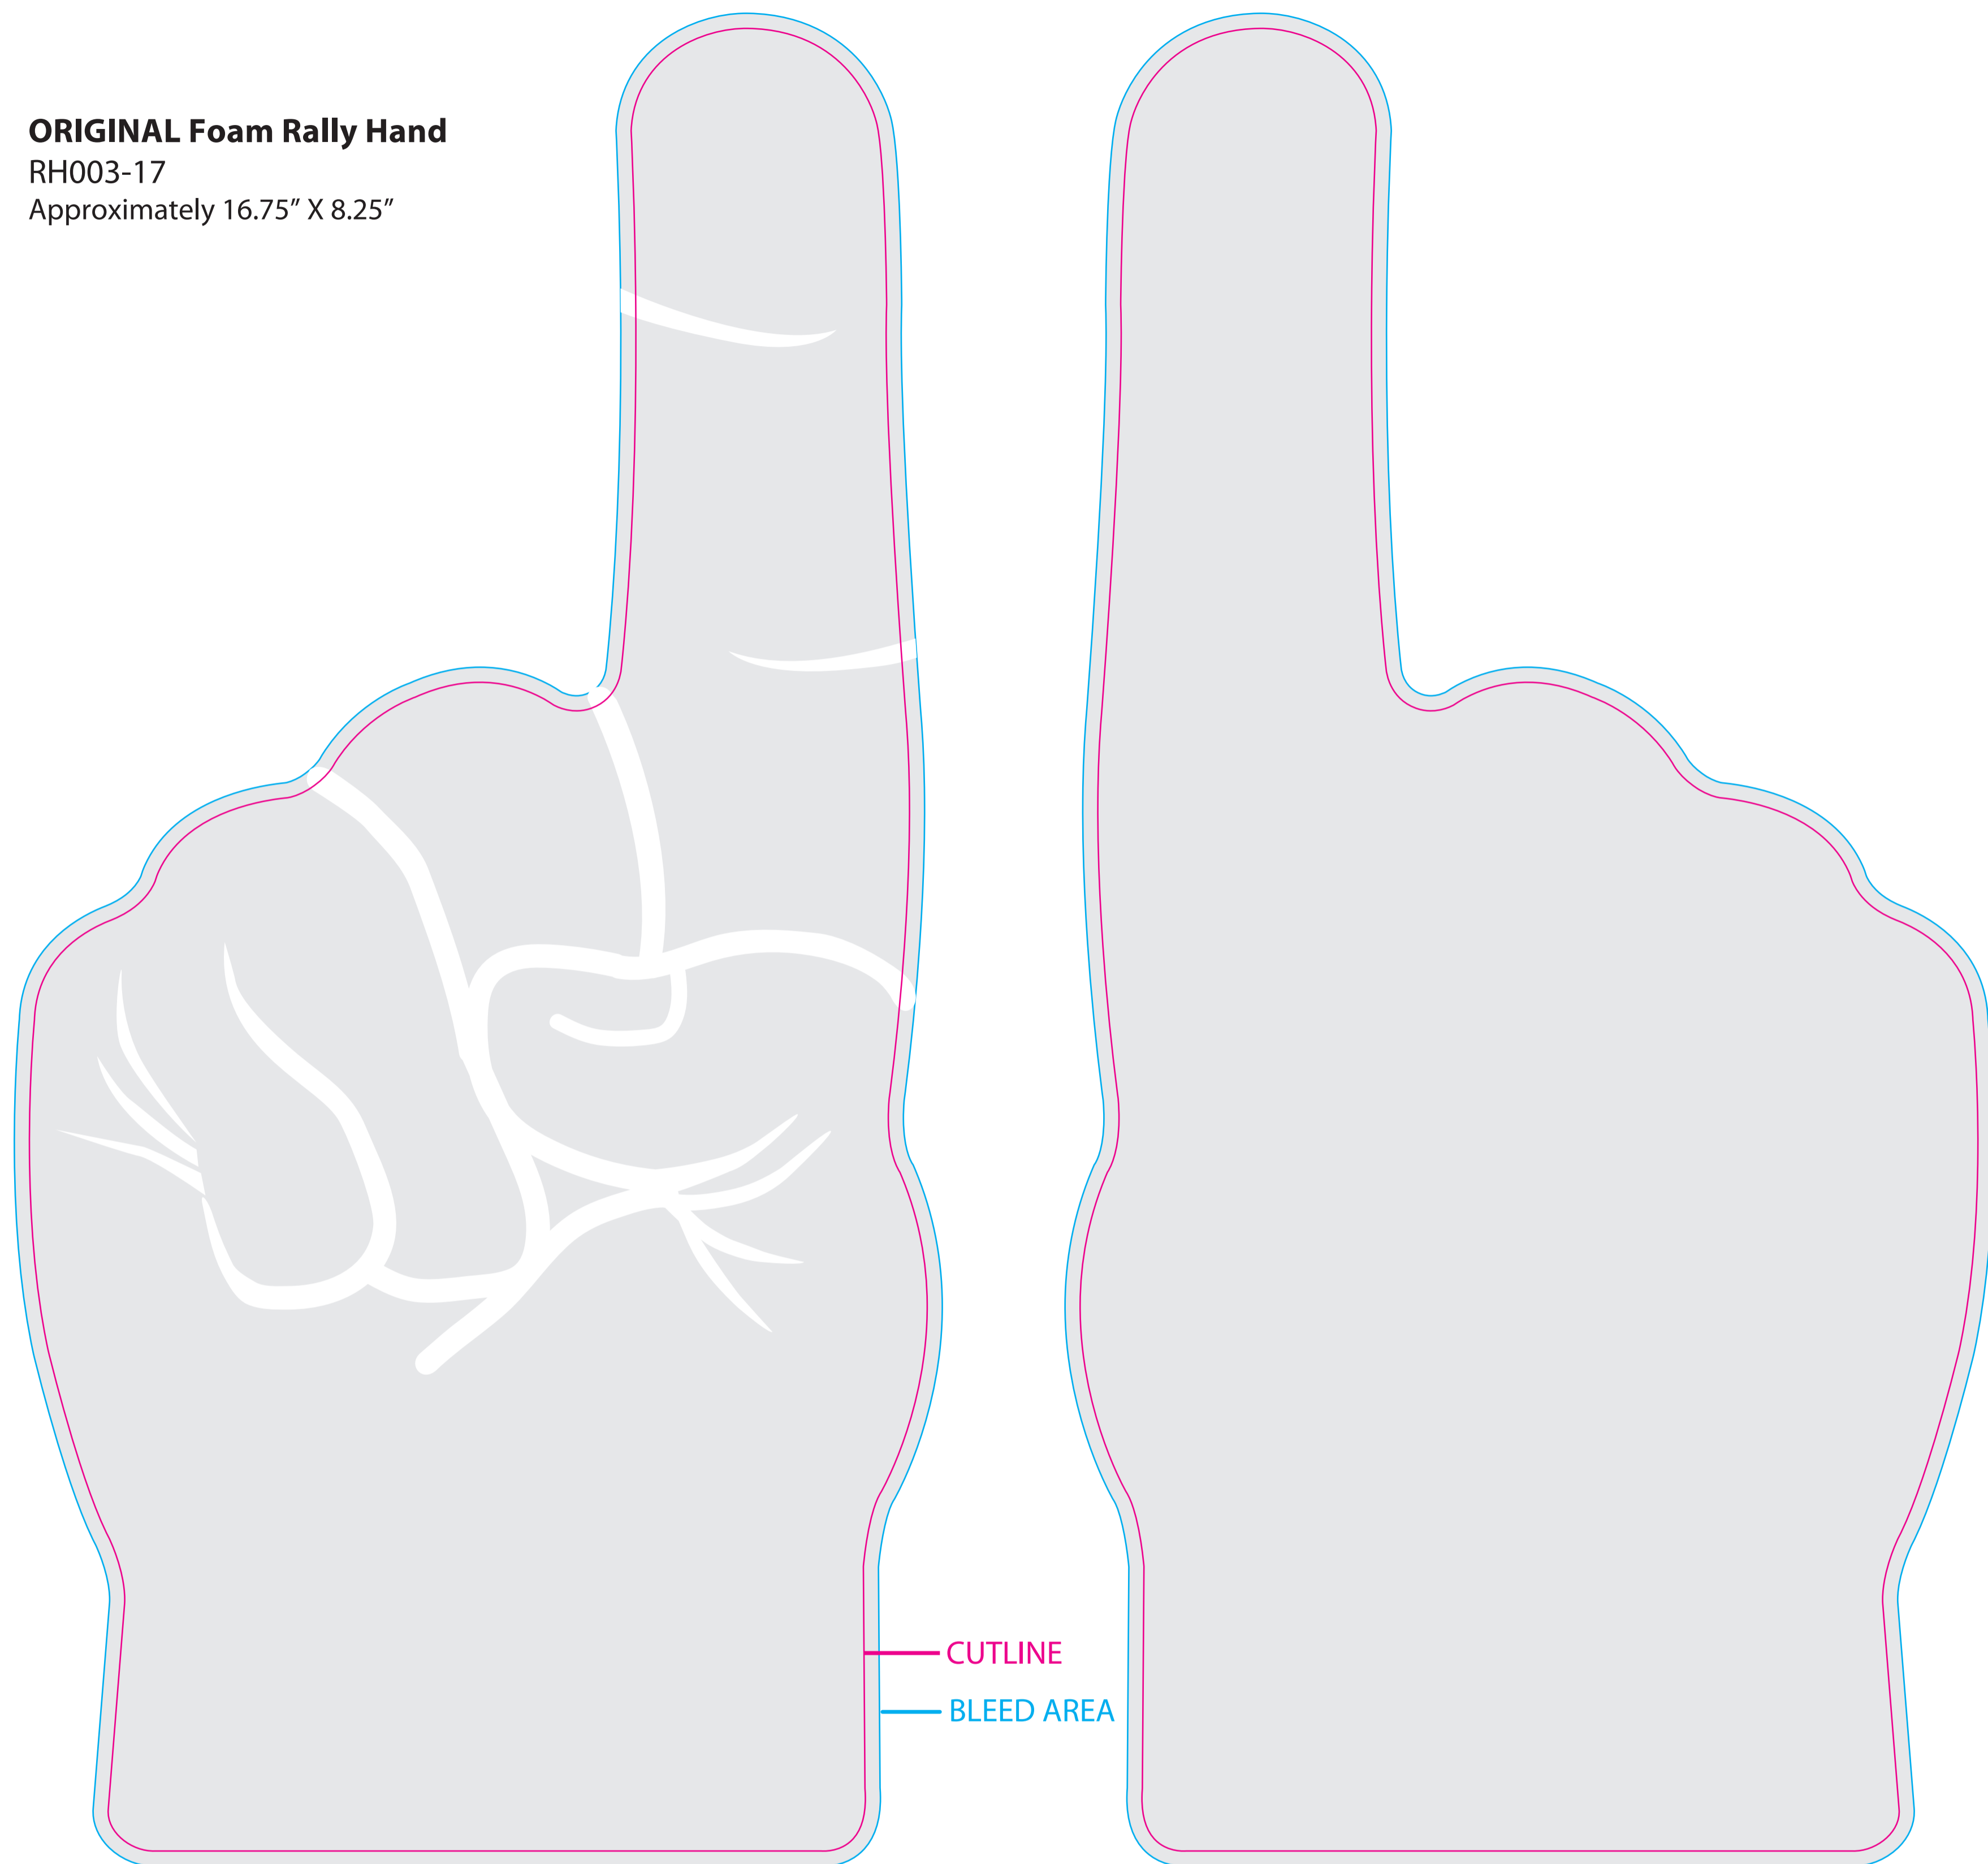

ORIGINAL Foam Rally Hand
RH003-17
Approximately 16.75" X 8.25"

FRONT

BACK

EDGE

24" X 1"