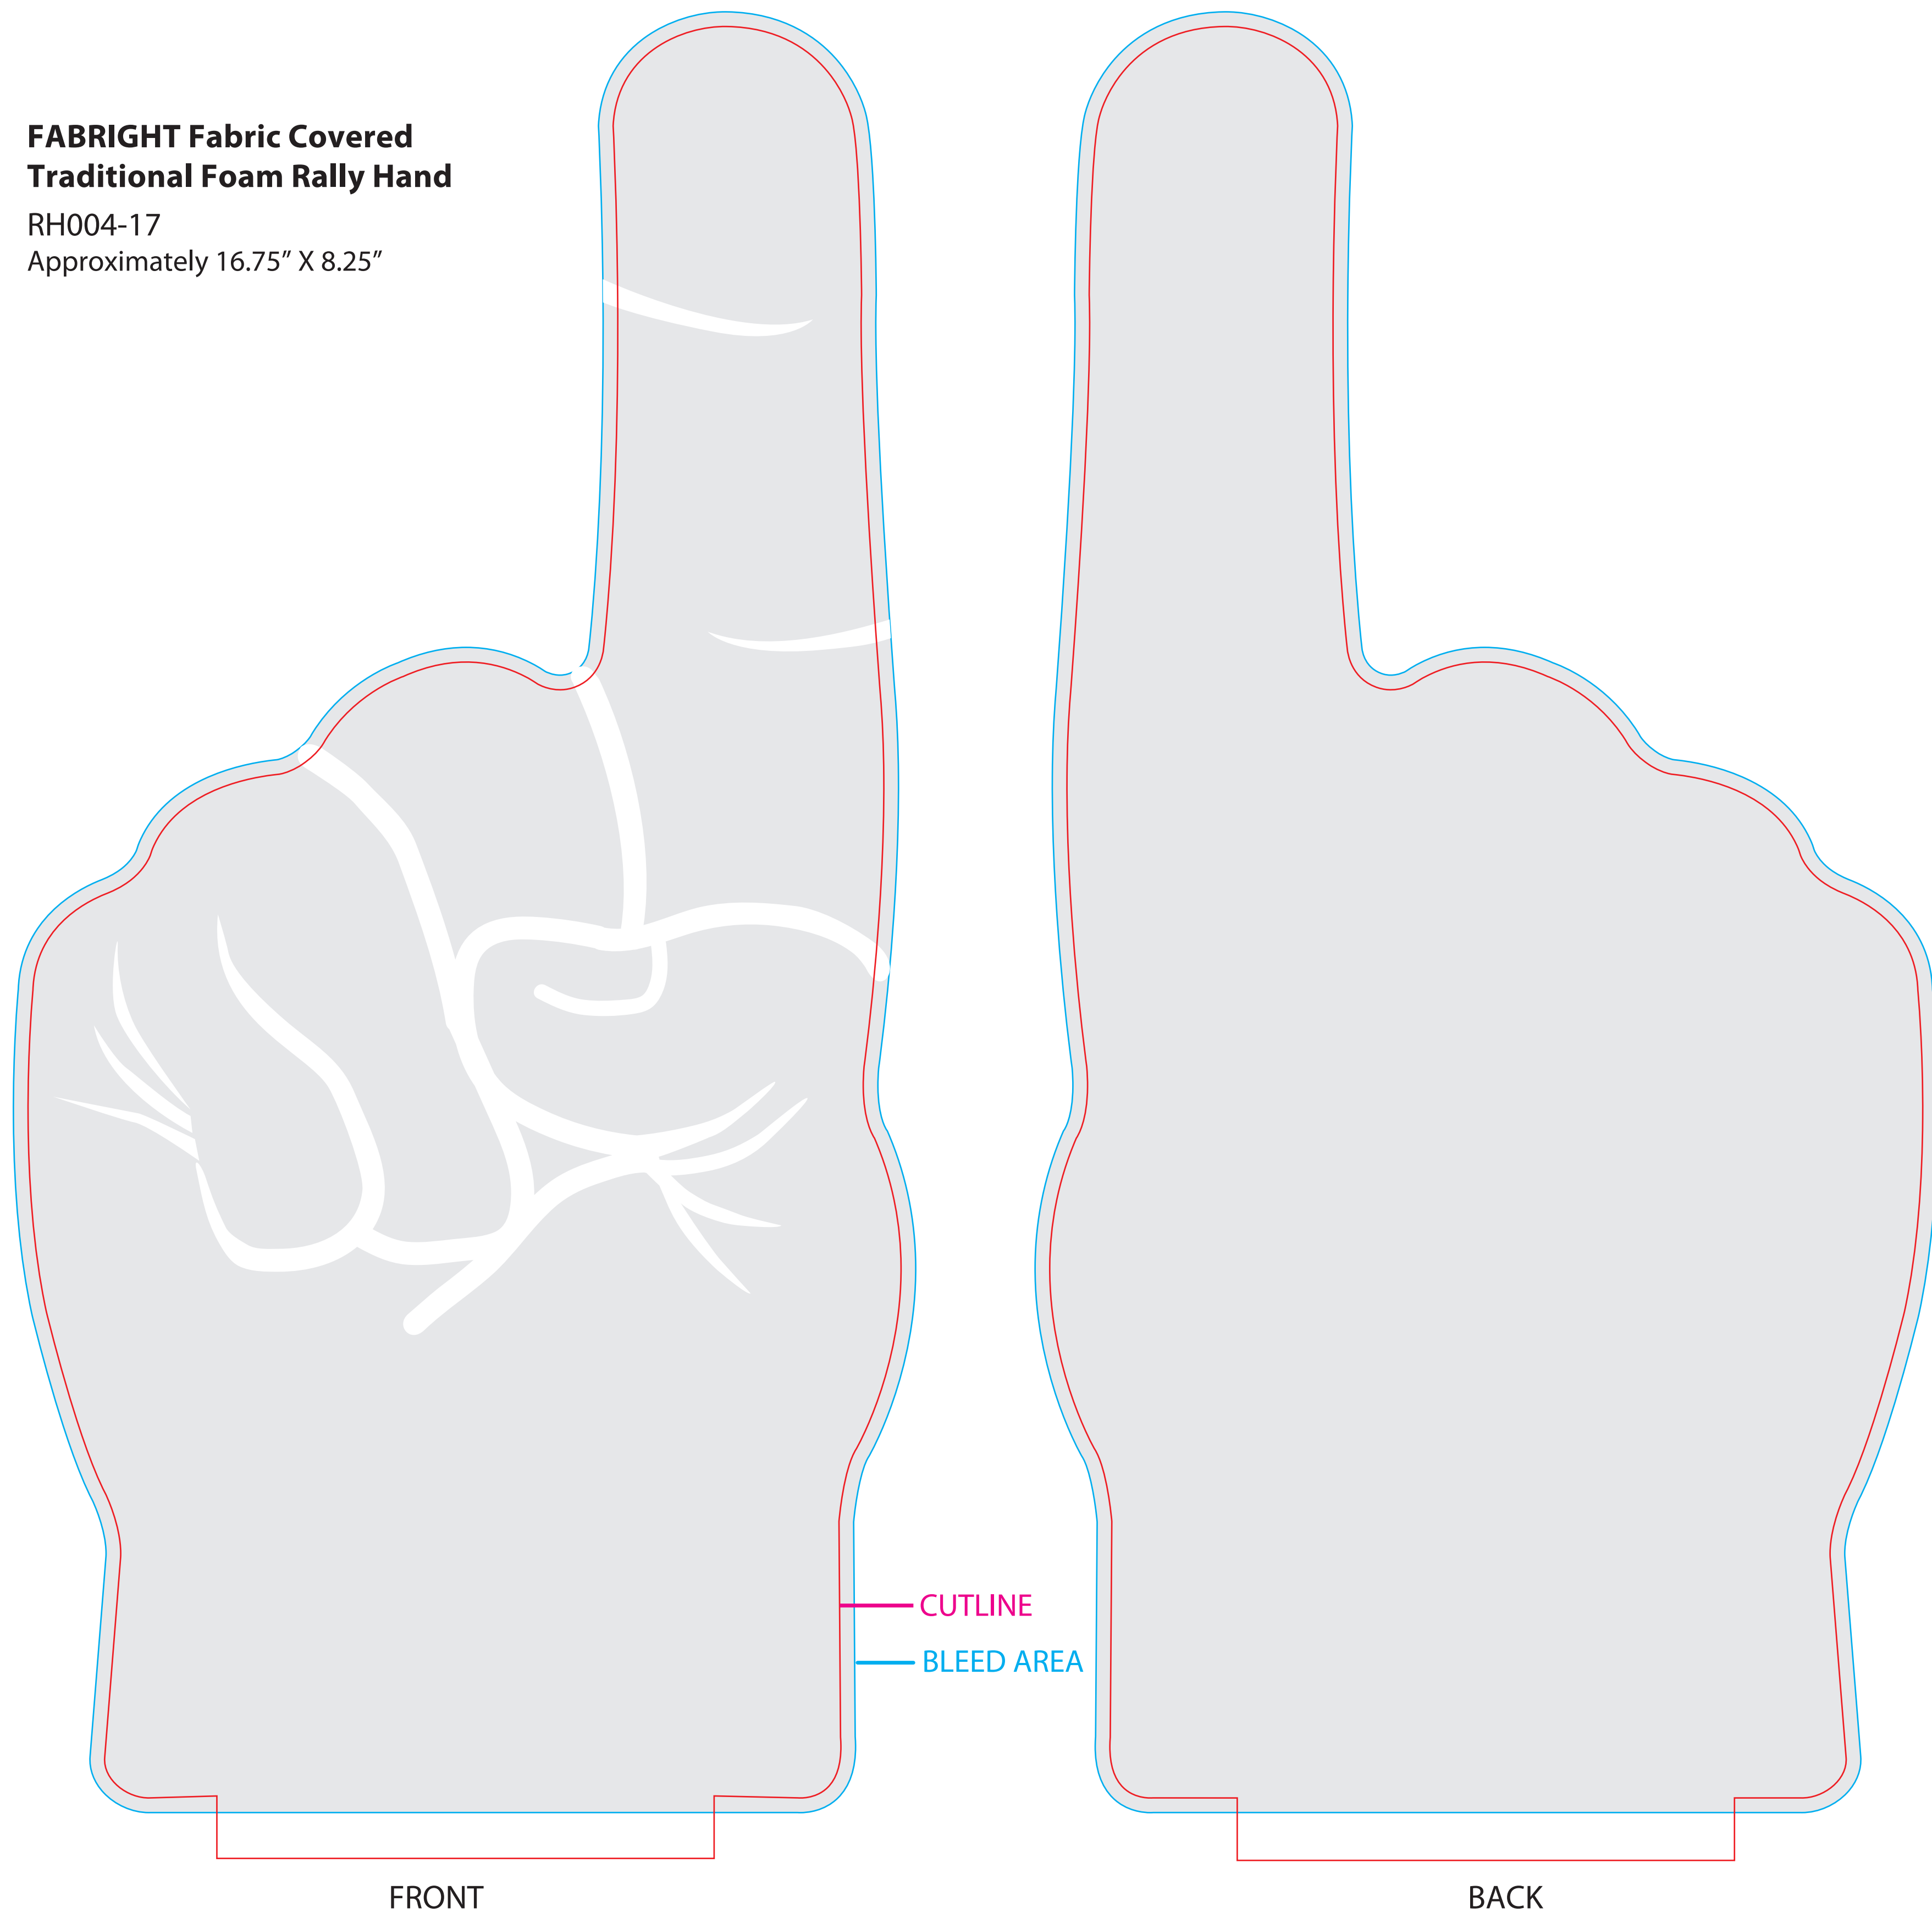

**FABRIGHT Fabric Covered
Traditional Foam Rally Hand**

RH004-17
Approximately 16.75" X 8.25"

FRONT

BACK

EDGE

24" X 1"