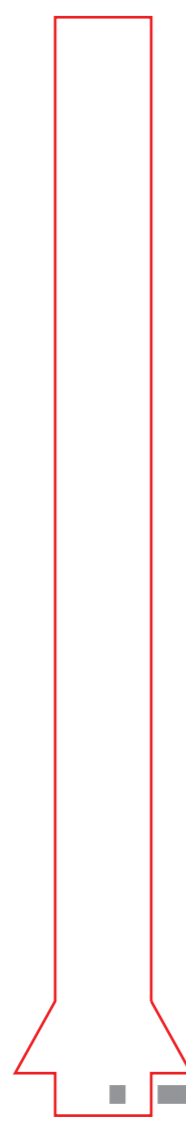

Billboard

Horse Shoe Board

Horse Shoe Post

TTHS18-12
Table Top Horse Shoe

Dimensions:
Approx 11.75" wide x 17.25" long

Horse Shoes