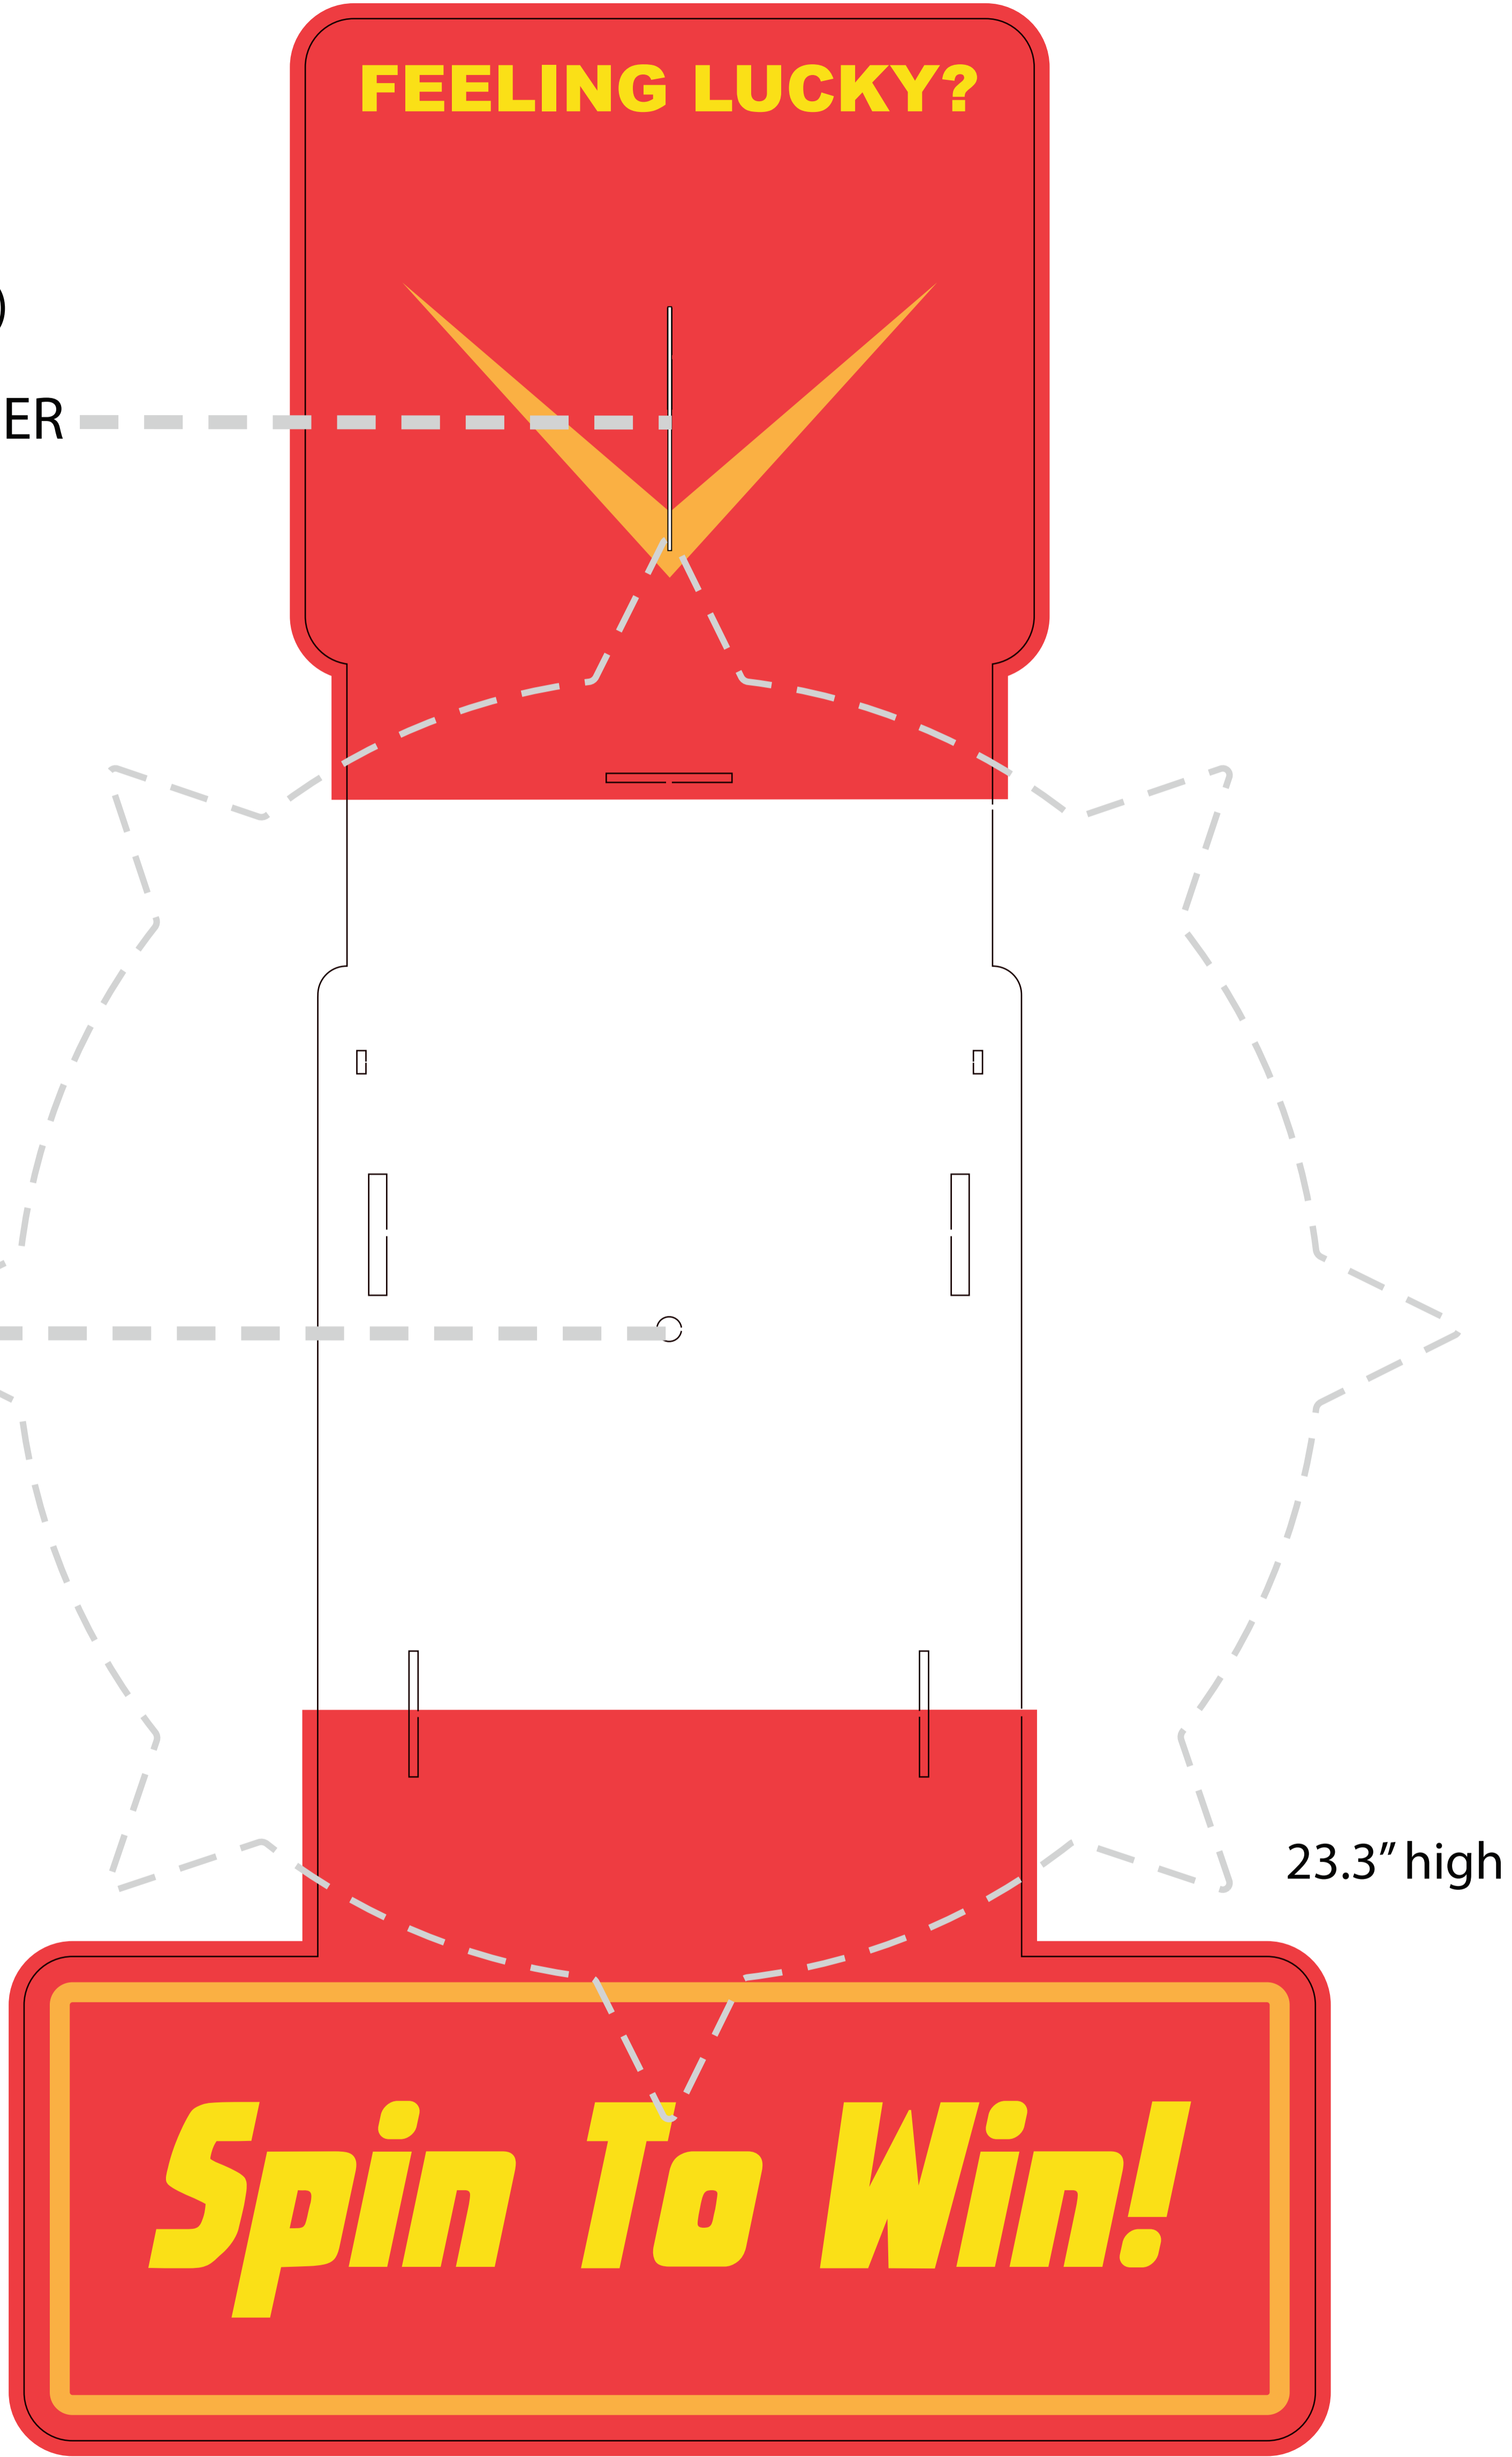

Table Top Spinning Wheel Game 23-12

Note: When adding your text/logos to the BASE make sure to safely clear the area where the WHEEL gets placed (indicated by the grey dotted line) - as well as the area near and under the FLAPPER.

WHEEL

FLAPPER

23.3" high

STAND