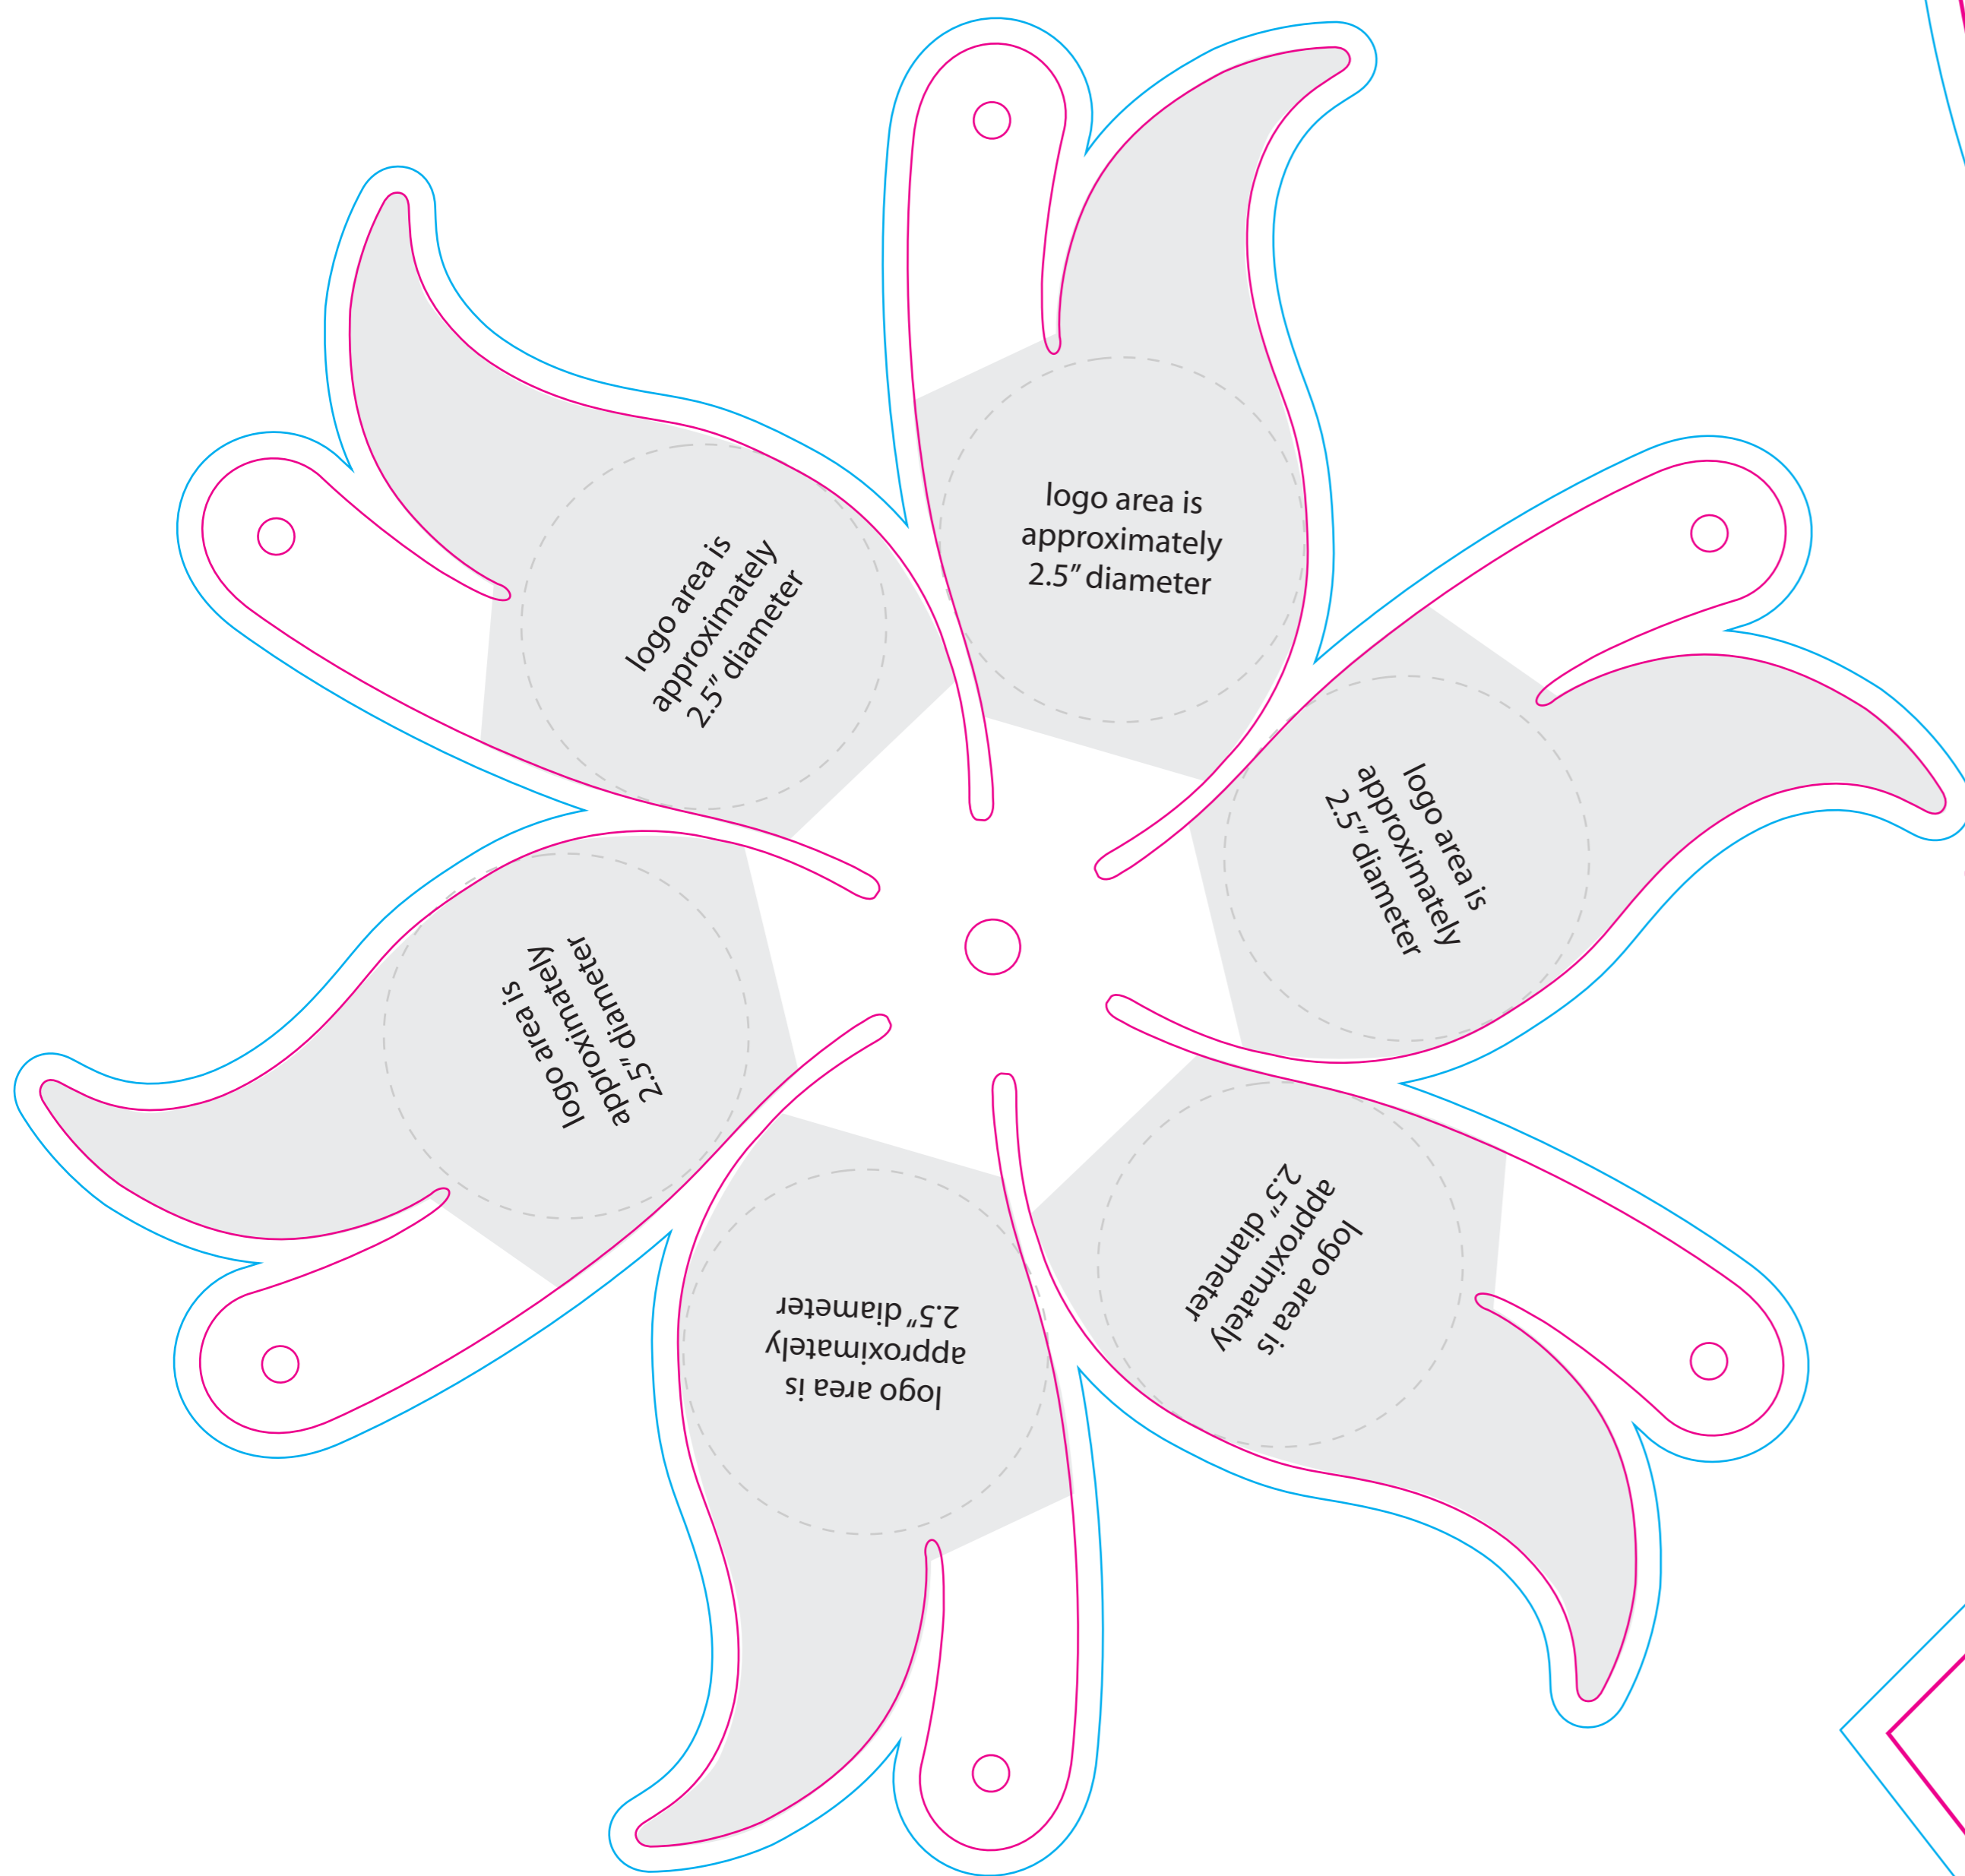

proof template

#PWRFYS

Awareness Ribbon Yard Sign

16" wide x 24" high

with large flower pinwheel

Flower Pinwheel

6 petals

most visible image area indicated in grey